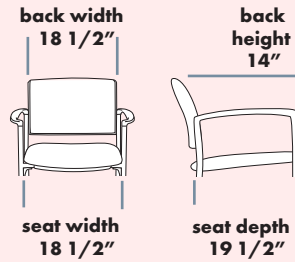

Model 9431A

OPTIONS Available options are listed below.

9431NA Guest Lobby	Arm	B	C (com)	D	E (col)	F	G	L
Stacking side chair without arms, stick legs, stacks 8 high	Armless	515	533	555	588	638	709	828

9431A Guest Lobby	Arm	B	C (com)	D	E (col)	F	G	L
Stacking side chair with arms, stick legs, stacks 8 high	Arm	540	558	580	613	663	734	853

9434NA Guest Lobby	Arm	B	C (com)	D	E (col)	F	G	L
Stacking side chair without arms, with casters, stacks 4 high	Armless	545	563	585	618	668	739	858

9434A Guest Lobby	Arm	B	C (com)	D	E (col)	F	G	L
Stacking side chair with arms, with casters, stacks 4 high	Arm	570	588	610	643	693	764	883

9961 Cart	
Cart	495

M9961GB	
Ganging Device	73

GUEST LOBBY MESH OPTIONS		
Teknit Mesh Color Bleach Cleanable	50	
Standard Mesh Color	30	
CLICK HERE FOR COLOR OPTIONS		
CLICK HERE FOR LOGO INFORMATION		

GUEST LOBBY POPULAR OPTIONS		
■ 25F RFoam	91	
■ 26F Dual density foam	53	
■ 30C Hard floor casters	53	

TECH 9400

STANDARD FEATURES

- Accommodates up to 350lbs
- Meets CAL 117-2013
- Welded steel frame
- Fully upholstered seat and back
- Completely assembled
- Ganging capability
- Standard seat height: 17-1/2"