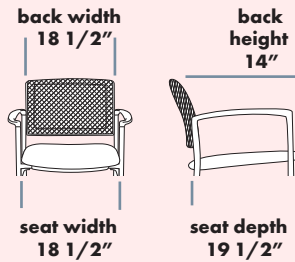

TECH 9400

STANDARD FEATURES

- Accommodates up to 350lbs
- Meets CAL 117-2013
- Welded steel frame
- Black mesh back, fully upholstered seat
- Completely assembled
- Ganging capability
- Standard seat height: 17-1/2"

Model 9431A

OPTIONS Available options are listed below.

9431NA Guest Lobby	Arm	B	C (com)	D	E (col)	F	G	L
Stacking side chair without arms, stick legs, stacks 8 high	Armless	515	533	555	588	638	709	828

9431A Guest Lobby	Arm	B	C (com)	D	E (col)	F	G	L
Stacking side chair with arms, stick legs, stacks 8 high	Arm	540	558	580	613	663	734	853