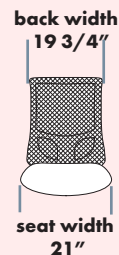

STANDARD FEATURES

- Accommodates up to 300lbs
- Meets CAL 117-2013
- Choice of Black arms & base or (CH) Polished aluminum arms & base
- 60mm dual wheeled casters
- 1900 comfort molded foam tractor seat
- Defined contoured lumbar area
- Height adjustable, black mesh back
- Standard seat height approx. range for model pictured (floor to top of seat): 17" to 20" (with 1101 cylinder)

Model 153