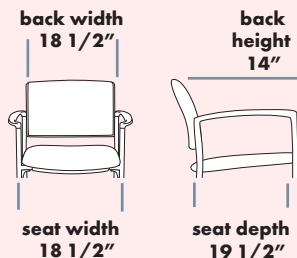

EVOLVE 9500

STANDARD FEATURES

- Accommodates up to 350lbs
- Meets CAL 117-2013
- Fully upholstered seat and back
- Welded steel frame
- Completely assembled
- Ganging capability
- Standard seat height: 17-1/2"

Model 9541A

OPTIONS Available options are listed below.

9541NA Guest Lobby

Stacking side chair without arms, stick legs, stacks 8 high

Arm	B	C (com)	D	E (col)	F	G	L
Armless	620	638	660	693	743	814	933

9541A Guest Lobby

Stacking side chair with arms, stick legs, stacks 8 high

Arm	B	C (com)	D	E (col)	F	G	L
Arm	645	663	685	718	768	839	958

9544NA Guest Lobby

Stacking side chair without arms, with casters, stacks 4 high

Arm	B	C (com)	D	E (col)	F	G	L
Armless	650	668	690	723	773	844	963

9544A Guest Lobby

Stacking side chair with arms, with casters, stacks 4 high

Arm	B	C (com)	D	E (col)	F	G	L
Arm	675	693	715	748	798	869	988

9961 Cart

Cart 495

M9961GB

Ganging Device 73

GUEST LOBBY POPULAR OPTIONS

- 25F RFoam 91
- 26F Dual density foam 53
- 30C Hard floor casters 53