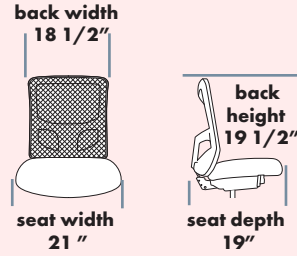

EVOLVE 1500

STANDARD FEATURES

- Accommodates up to 300lbs
- Meets CAL 117-2013
- 17B - 28" black nylon high hub base
- 60mm dual wheeled casters
- 1900 comfort molded foam tractor seat
- Defined contoured lumbar area
- Height adjustable, black mesh back
- Standard seat height approx. range for model pictured (floor to top of seat) : 18" to 21" (with 1101 cylinder)