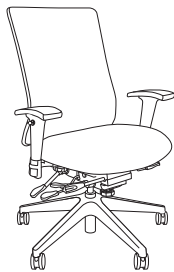

OPTIONS See pages 138-139 for additional options

Not available: 04, 08, 09, 18, 23, 24 & 37 Arms; 33 Seat Slider

BT17 Task

MANAGERS HIGH BACK
Enhanced ratchet back swivel tilter
07-control

Arm	B	C (com)	D	E (col)	F	G	L
Armless	1267	1297	1337	1394	1470	1589	1826

BT18 Task

MANAGERS HIGH BACK
Ratchet back with heavy duty, multi-function infinite tilt lock 50-control w/ longer, easy-access cylinder paddle

Arm	B	C (com)	D	E (col)	F	G	L
Armless	1295	1325	1365	1422	1498	1617	1854

01A
Fold away arm with vertical and horizontal adjustment. Standard with 10P arm pad.
260

03A
Loop arm with vertical and horizontal adjustment.
310

12A
Vertical and horizontal adjustable "T" arm with knob. Standard with 10P arm pad.
180

25A
Vertical and horizontal adjustable "T" arm. Standard with 10P arm pad.
145

SEAT SIZE OPTIONS

2021 X-Small 24 w x 18 d	N/C
2022 Small 24 w x 19 d	N/C
2023 Medium 24 w x 20 d	Standard
2024 Large 24 w x 21 d	N/C

BT POPULAR OPTIONS

- 70P Extra thick, soft arm pad **20**
- 25F RFoam (memory foam) **91**
- 60L Air Lumbar **164**
- 65HR Articulating headrest **485**
- 24/7 Upgrade for BT models **420**