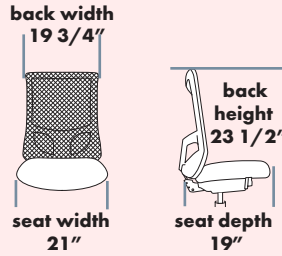

25A
Vertical and horizontal
adjustable "T" arm.
Standard with 10P arm pad.
145

37A
4-way, multifunction,
vertical and horizontal
adjustment w/built in pad.
Pads cannot be changed.
197

SEAT SIZE OPTIONS

480 Small 18-1/2 w x 17-1/2 d	N/C	1100 X-Small Tractor 19-3/4 w x 19-3/4 d	65
482 Medium 20 w x 19 d	N/C	1200 Small Tractor 22 w x 19-3/4 d	65
484 Large 21 w x 20 d	N/C	1300 Medium Tractor 22-1/2 w x 20-1/4 d	65
490 X-Large 23 w x 21 d	N/C	1500 Deep Tractor 24-1/4 w x 19-3/4 d	180
1900 Molded Tractor 21 w x 19 d	Standard		

POPULAR OPTIONS

- **70P** Extra thick, soft arm pad **20**
- **25F** RFoAM (memory foam) **91**
- **60L** Air Lumbar **164**

24/7 UPGRADE

- **24/7 Upgrade 357**
Includes:
Seat Slider
28" Heavy duty base
70mm Heavy duty casters
9 Ply seat shell
Dual Density Foam

**24/7 Upgrade option only available on 05, 14, and NS models.*

EVOLVE 1500

STANDARD FEATURES

- Accommodates up to 300lbs
- Meets CAL 117-2013
- 17B - 28" black nylon high hub base
- 60mm dual wheeled casters
- 1900 comfort molded foam tractor seat
- Defined contoured lumbar area
- Height adjustable, black mesh back
- Standard seat height approx. range for model pictured (floor to top of seat) : 18-1/2" to 21-1/2" (with 1101 cylinder)