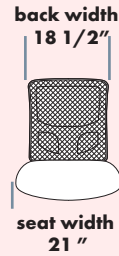

165 Small Mesh Seat 20 w x 18 d	N/C
166 Medium Mesh Seat 20 w x 19-3/4 d	N/C
167 Large Mesh Seat 21-1/2 w x 20 d	Standard

POPULAR OPTIONS

■ 70P Extra thick, soft arm pad	20
■ 60L Air Lumbar	164
■ 70L Air Thoracic	164
■ 68L Air Lumbar & Thoracic	261
■ 65HR Articulating headrest	485

EVOLVE 1500

STANDARD FEATURES

- Accommodates up to 300lbs
- Meets CAL 117-2013
- Choice of Black arms & base or (CH) Polished aluminum arms & base
- 60mm dual wheeled casters
- 1900 comfort molded foam tractor seat
- Defined contoured lumbar area
- Height adjustable, black mesh back
- Standard seat height approx. range for model pictured (floor to top of seat): 17" to 20" (with 1101 cylinder)