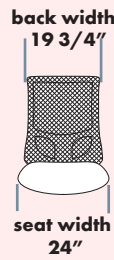

STOOLS POPULAR OPTIONS

■ 70P Extra thick, soft arm pad	20
■ 60L Air Lumbar	164
■ 16B Foot ring base w/60mm caster. Only available in 175mm or 200mm cylinder.	N/C

EVOLVE 1500

STANDARD FEATURES

- Accommodates up to 400lbs
- Meets CAL 117-2013
- 27B - 28" black nylon reinforced base
- 911C - 70mm heavy-duty casters
- Height adjustable, black mesh back
- Heavy-duty back bar
- 11 Ply seat shell
- Standard seat height approx. range for model pictured (floor to top of seat): 19-1/2" to 23" (with 100mm cylinder)