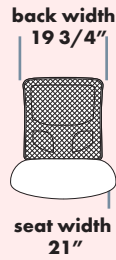

SEAT SIZE OPTIONS

480 Small 18-1/2 w x 17-1/2 d	N/C	1100 X-Small Tractor 19-3/4 w x 19-3/4 d	65
482 Medium 20 w x 19 d	N/C	1200 Small Tractor 22 w x 19-3/4 d	65
484 Large 21 w x 20 d	N/C	1300 Medium Tractor 22-1/2 w x 20-1/4 d	65
490 X-Large 23 w x 21 d	N/C	1500 Deep Tractor 24-1/4 w x 19-3/4 d	180
1900 Molded Tractor 21 w x 19 d	Standard		

STOOLS POPULAR OPTIONS

- **70P** Extra thick, soft arm pad **20**
- **25F** RFoAM (memory foam) **91**
- **60L** Air Lumbar **164**
- **33SS** Seat Slider **60**
- **16B** Foot ring base w/60mm caster. Only available in 175mm or 200mm cylinder. **N/C**

EVOLVE 1500

STANDARD FEATURES

- Accommodates up to 300lbs
- Meets CAL 117-2013
- 17B - 28" black nylon high hub base
- 60mm dual wheeled casters
- 1900 comfort molded foam tractor seat
- Defined contoured lumbar area
- Height adjustable, black mesh back
- 37FR - Adjustable height foot ring
- Standard seat height approx. range for model pictured (floor to top of seat): 26" to 33" (with 200mm cylinder)