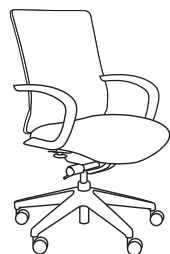

OPTIONS

No options or substitutions are available.

154 Conference

MANAGERS HIGH BACK

Ratchet back, swivel tilt 07-control w/ 17B 28" black nylon high hub base & 09A reverse "C" arm

Arm	B	C (com)	D	E (col)	F	G	L
09A	1115	1145	1185	1242	1318	1437	1674

154CH Conference

MANAGERS HIGH BACK

Ratchet back, swivel tilt 07-control w/ 22B polished aluminum base & 30A polished aluminum arms

Arm	B	C (com)	D	E (col)	F	G	L
30A	1230	1260	1300	1357	1433	1552	1789