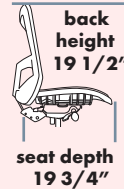

SEAT SIZE OPTIONS

480 Small 18-1/2 w x 17-1/2 d	N/C	1100 X-Small Tractor 19-3/4 w x 19-3/4 d	65
482 Medium 20 w x 19 d	N/C	1200 Small Tractor 22 w x 19-3/4 d	65
484 Large 21 w x 20 d	N/C	1300 Medium Tractor 22-1/2 w x 20-1/4 d	65
490 X-Large 23 w x 21 d	N/C	1500 Deep Tractor 24-1/4 w x 19-3/4 d	180
1900 Molded Tractor 21 w x 19 d	Standard		

POPULAR OPTIONS

■ 70P Extra thick, soft arm pad	20
■ 25F RFoM (memory foam)	91
■ 60L Air Lumbar	164
■ 70L Air Thoracic	164
■ 68L Air Lumbar & Thoracic	261
■ 65HR Articulating headrest	485

24/7 UPGRADE

- **24/7 Upgrade** 357
Includes:
Seat Slider
28" Heavy duty base
70mm Heavy duty casters
9 Ply seat shell
Dual Density Foam
- *24/7 Upgrade option only available on 05, 14, and NS models.*

EVOLVE 1500

STANDARD FEATURES

- Accommodates up to 300lbs
- Meets CAL 117-2013
- 17B - 28" black nylon high hub base
- 60mm dual wheeled casters
- Black mesh seat w/ seat slider
- Defined contoured lumbar area
- Height adjustable, black mesh back
- Standard seat height approx. range for model pictured (floor to top of seat): 19" to 22" (with 1101 cylinder)