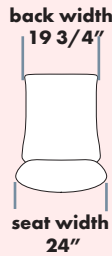

EVOLVE 1500

STANDARD FEATURES

- Accommodates up to 400lbs
- Meets CAL 117-2013
- 27B - 28" black nylon reinforced base
- 911C - 70mm heavy-duty casters
- Height adjustable, upholstered back
- Heavy-duty back bar
- 11 Ply seat shell
- Standard seat height approx. range for model pictured (floor to top of seat): 19-1/2" to 23" (with 100mm cylinder)

Model BT18