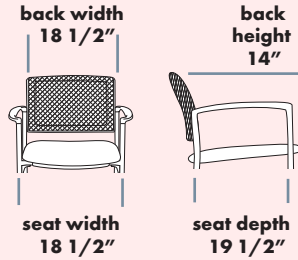

EVOLVE 9500

STANDARD FEATURES

- Accommodates up to 350lbs
- Meets CAL 117-2013
- Welded steel frame
- Black mesh back, fully upholstered seat
- Completely assembled
- Ganging capability
- Standard seat height: 17-1/2"

Model 9531A

OPTIONS Available options are listed below.

9531NA Guest Lobby

Stacking side chair without arms, stick legs, stacks 8 high

Arm	B	C (com)	D	E (col)	F	G	L
Armless	505	523	545	578	628	699	818

9531A Guest Lobby

Stacking side chair with arms, stick legs, stacks 8 high

Arm	B	C (com)	D	E (col)	F	G	L
Arm	530	548	570	603	653	724	843

9534NA Guest Lobby

Stacking side chair without arms, with casters, stacks 4 high

Arm	B	C (com)	D	E (col)	F	G	L
Armless	535	553	575	608	658	729	848

9534A Guest Lobby

Stacking side chair with arms, with casters, stacks 4 high

Arm	B	C (com)	D	E (col)	F	G	L
Arm	560	578	600	633	683	754	873

9961 Cart

Cart 495

M9961GB

Ganging Device 73

GUEST LOBBY MESH OPTIONS

Teknit Mesh Color Bleach Cleanable	50
Standard Mesh Color	30

[CLICK HERE FOR COLOR OPTIONS](#)

[CLICK HERE FOR LOGO INFORMATION](#)

GUEST LOBBY POPULAR OPTIONS

■ 25F RFoam	91
■ 26F Dual density foam	53
■ 30C Hard floor casters	53