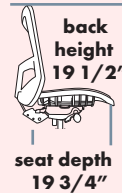

EVOLVE 1500

STANDARD FEATURES

- Accommodates up to 300lbs
- Meets CAL 117-2013
- 17B - 28" black nylon high hub base
- 60mm dual wheeled casters
- Black mesh seat w/seat slider
- Defined contoured lumbar area
- Height adjustable, black mesh back
- 37FR - Adjustable height foot ring
- Standard seat height approx. range for model pictured (floor to top of seat): 26-3/4" to 33-3/4" (with 200mm cylinder)

Model 15533-37200

OPTIONS See pages 138-139 for additional options

No multi-shift or bariatric models, mesh seat not available without seat slider

[CLICK HERE FOR APPROXIMATE STOOL HEIGHT GUIDELINES](#)