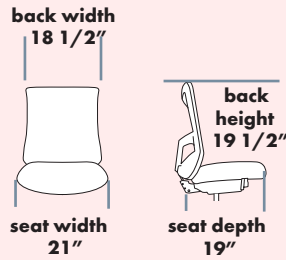

EVOLVE 1500

STANDARD FEATURES

- Accommodates up to 300lbs
- Meets CAL 117-2013
- 17B - 28" black nylon high hub base
- 60mm dual wheeled casters
- 1900 comfort molded foam tractor seat
- Defined contoured lumbar area
- Height adjustable, upholstered back
- 37FR - Adjustable height foot ring
- Standard seat height approx. range for model pictured (floor to top of seat): 26-1/4" to 33-1/4" (with 200mm cylinder)

Model 15233-482-37200

OPTIONS See pages 138-139 for additional options

[CLICK HERE FOR APPROXIMATE STOOL HEIGHT GUIDELINES](#)

NOTE: Please specify stool kit 37200 or 37270