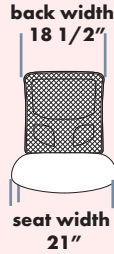

EVOLVE 1500

STANDARD FEATURES

- Accommodates up to 300lbs
- Meets CAL 117-2013
- 17B - 28" black nylon high hub base
- 60mm dual wheeled casters
- 1900 comfort molded foam tractor seat
- Defined contoured lumbar area
- Height adjustable, black mesh back
- 37FR - Adjustable height foot ring
- Standard seat height approx. range for model pictured (floor to top of seat): 26" to 33" (with 200mm cylinder)

Model 15133-37200

OPTIONS See pages 138-139 for additional options

[CLICK HERE FOR APPROXIMATE STOOL HEIGHT GUIDELINES](#)

NOTE: Please specify stool kit 37200 or 37270