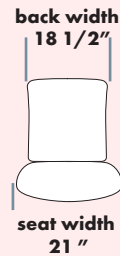

Teknit Mesh Color Bleach Cleanable	75
Standard Mesh Color	50

[CLICK HERE FOR COLOR OPTIONS](#)

[CLICK HERE FOR LOGO INFORMATION](#)

EVOLVE 1500

STANDARD FEATURES

- Accommodates up to 300lbs
- Meets CAL 117-2013
- Choice of Black arms & base or (CH) Polished aluminum arms & base
- 60mm dual wheeled casters
- 1900 comfort molded foam tractor seat
- Defined contoured lumbar area
- Height adjustable, upholstered back
- Standard seat height approx. range for model pictured (floor to top of seat): 17" to 20" (with 1101 cylinder)