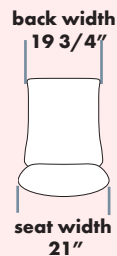

STANDARD FEATURES

- Accommodates up to 300lbs
- Meets CAL 117-2013
- Choice of Black arms & base or (CH) Polished aluminum arms & base
- 60mm dual wheeled casters
- 1900 comfort molded foam tractor seat
- Defined contoured lumbar area
- Height adjustable, upholstered back
- Standard seat height approx. range for model pictured (floor to top of seat): 17" to 20" (with 1101 cylinder)

Model 154CH