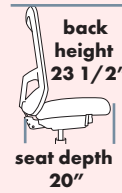

STOOLS POPULAR OPTIONS

■ 70P Extra thick, soft arm pad	20
■ 60L Air Lumbar	164
■ 16B Foot ring base w/60mm caster. Only available in 175mm or 200mm cylinder.	N/C

EVOLVE 1500

STANDARD FEATURES

- Accommodates up to 400lbs
- Meets CAL 117-2013
- 27B - 28" black nylon reinforced base
- 911C - 70mm heavy-duty casters
- Height adjustable, black mesh back
- Heavy-duty back bar
- 11 Ply seat shell
- Standard seat height approx. range for model pictured (floor to top of seat): 19-1/2" to 23" (with 100mm cylinder)