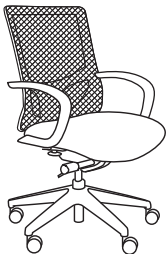

OPTIONS

No options or substitutions are available.

153 Conference

MANAGERS HIGH BACK

Ratchet back, swivel tilt 07-control w/ 17B 28" black nylon high hub base & 09A reverse "C" arms

Arm	B	C (com)	D	E (col)	F	G	L
09A	975	993	1015	1048	1098	1169	1288

153CH Conference

MANAGERS HIGH BACK

Ratchet back, swivel tilt 07-control w/ 22B polished aluminum base & 30A polished aluminum arms

Arm	B	C (com)	D	E (col)	F	G	L
30A	1090	1108	1130	1163	1213	1284	1403

MESH OPTIONS

Teknit Mesh Color Bleach Cleanable	75
Standard Mesh Color	50

[CLICK HERE FOR COLOR OPTIONS](#)

[CLICK HERE FOR LOGO INFORMATION](#)