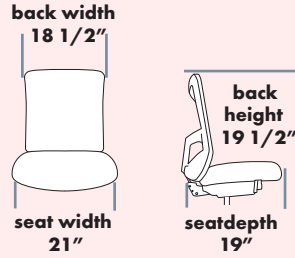

EVOLVE 1500

STANDARD FEATURES

- Accommodates up to 300lbs
- Meets CAL 117-2013
- 17B - 28" black nylon high hub base
- 60mm dual wheeled casters
- 1900 comfort molded foam tractor seat
- Defined contoured lumbar area
- Height adjustable, black mesh back
- Standard seat height approx. range for model pictured (floor to top of seat) : 18" to 21" (with 1101 cylinder)

Standard Mesh Color **50**

[CLICK HERE FOR COLOR OPTIONS](#)

[CLICK HERE FOR LOGO INFORMATION](#)

SEAT SIZE OPTIONS

480 Small 18-1/2 w x 17-1/2 d	N/C	1100 X-Small Tractor 19-3/4 w x 19-3/4 d	65
482 Medium 20 w x 19 d	N/C	1200 Small Tractor 22 w x 19-3/4 d	65
484 Large 21 w x 20 d	N/C	1300 Medium Tractor 22-1/2 w x 20-1/4 d	65
490 X-Large 23 w x 21 d	N/C	1500 Deep Tractor 24-1/4 w x 19-3/4 d	180
1900 Molded Tractor 21 w x 19 d	Standard		

POPULAR OPTIONS

- **70P** Extra thick, soft arm pad **20**
- **25F** RFoAM (memory foam) **91**
- **60L** Air Lumbar **164**

24/7 UPGRADE

- **24/7 Upgrade 357**
Includes:
Seat Slider
28" Heavy duty base
70mm Heavy duty casters
9 Ply seat shell
Dual Density Foam

**24/7 Upgrade option only available on 05, 14, and NS models.*

EVOLVE 1500

STANDARD FEATURES

- Accommodates up to 300lbs
- Meets CAL 117-2013
- 17B - 28" black nylon high hub base
- 60mm dual wheeled casters
- 1900 comfort molded foam tractor seat
- Defined contoured lumbar area
- Height adjustable, upholstered back
- Standard seat height approx. range for model pictured (floor to top of seat) : 18-3/4" to 21-3/4" (with 1101 cylinder)