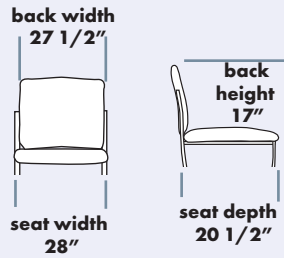

Arm	B	C (com)	D	E (col)	F	G	L
Arm	1118	1147	1186	1241	1315	1431	1661

DIMENSIONS

Outside of the arm pads: 24"
Top of the back to the floor: 32 1/2"

SIDEKICK POPULAR OPTIONS

- Bridge Table
23 w x 15 1/2 d **185**
- Corner Table
see line drawing (right) for dimensions **440**
- Ganging Plate
(2 ganging plates required to attach bridge or corner table.) **104**

SIDEKICK 700

STANDARD FEATURES

- Accommodates up to 500lbs
- Meets CAL 117-2013
- High density foam on a generous sized seat and back
- Heavy gauge (14GA), 1-1/8" diameter tubular steel frame
- Does not stack
- Models 702 and 702A are wall savers
- Standard seat height: 19"