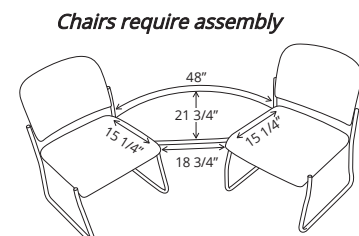

Deluxe sled base style steel frame guest chair in black powder coat, armless

Arm	B	C (com)	D	E (col)	F	G	L
Armless	955	984	1023	1078	1152	1268	1498

703A Guest Lobby

Deluxe sled base style steel frame guest chair in black powder coat, with upholstered polyurethane padded arms

Arm	B	C (com)	D	E (col)	F	G	L
Arm	1118	1147	1186	1241	1315	1431	1661

DIMENSIONS

Outside of the arm pads: 24"
Top of the back to the floor: 32 1/2"

SIDEKICK POPULAR OPTIONS

- Bridge Table
23 w x 15 1/2 d **185**
- Corner Table
see line drawing (right) for dimensions **440**
- Ganging Plate
(2 ganging plates required to attach bridge or corner table.) **104**

SIDEKICK 700

STANDARD FEATURES

- Accommodates up to 500lbs
- Meets CAL 117-2013
- High density foam on a generous sized seat and back
- Heavy gauge (14GA), 1-1/8" diameter tubular steel frame
- Does not stack
- Models 702 and 702A are wall savers
- Standard seat height: 19"

Arm	B	C (com)	D	E (col)	F	G	L
-----	---	---------	---	---------	---	---	---

Arm	1348	1377	1416	1471	1545	1661	1891
-----	------	------	------	------	------	------	------

DIMENSIONS

Outside of the arm pads: 31"
Top of the back to the floor: 32 1/2"