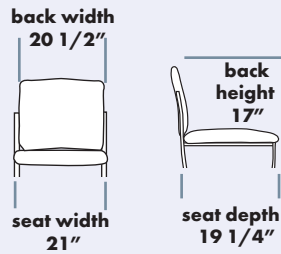

SIDEKICK 700

STANDARD FEATURES

- Accommodates up to 300lbs
- Meets CAL 117-2013
- High density foam on a generous sized seat and back
- Heavy gauge (14GA), 1-1/8" diameter tubular steel frame
- Does not stack
- Models 701 and 701A are wall savers
- Standard seat height: 19"

Arm	B	C (com)	D	E (col)	F	G	L
Arm	1118	1147	1186	1241	1315	1431	1661

DIMENSIONS

Outside of the arm pads: 24"
Top of the back to the floor: 32 1/2"

SIDEKICK POPULAR OPTIONS

- Bridge Table
23 w x 15 1/2 d **185**
- Corner Table
see line drawing (right) for dimensions **440**
- Ganging Plate
(2 ganging plates required to attach bridge or corner table.) **104**

Arm	B	C (com)	D	E (col)	F	G	L
-----	---	---------	---	---------	---	---	---

Arm	1348	1377	1416	1471	1545	1661	1891
-----	------	------	------	------	------	------	------

DIMENSIONS

Outside of the arm pads: 31"
Top of the back to the floor: 32 1/2"

SIDEKICK POPULAR OPTIONS

- **Bridge Table**
23 w x 15 1/2 d **185**
- **Corner Table**
see line drawing (right) for dimensions **440**
- **Ganging Plate**
(2 ganging plates required to attach bridge or corner table.) **104**