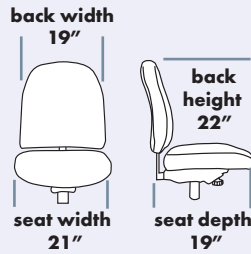

MULTI-SHIFT 9800

STANDARD FEATURES

- Accommodates up to 350lbs
- Meets CAL 117-2013
- 27B - 28" black nylon reinforced base
- 911C - 70mm heavy duty casters
- Dual density seat foam
- 9 Ply seat shell
- Fully upholstered outback & seat
- 58BD - beading (edge guard on back & seat)
- Standard seat height approx. range for model pictured (floor to top of seat): 19-3/4" to 23-1/4" (with 100mm cylinder)

SEAT SIZE OPTIONS

Model	Dimensions	Standard	Model	Dimensions	Price
980 Small	20 w x 18 d	Standard	791 X-Small Tractor	19-3/4 w x 19-3/4 d	65
982 Medium	21 w x 19 d	N/C	792 Small Tractor	22 w x 19-3/4 d	65
989 Large	22 w x 19-1/2 d	N/C	793 Medium Tractor	22-1/2 w x 20-1/4 d	65

POPULAR OPTIONS

- **70P** Extra thick, soft arm pad **20**
- **25F** RFoam (memory foam) **91**
- **60L** Air Lumbar **164**

MULTI-SHIFT 9800

STANDARD FEATURES

- Accommodates up to 350lbs
- Meets CAL 117-2013
- 27B - 28" black nylon reinforced base
- 911C - 70mm heavy duty casters
- Dual density seat foam
- 9 Ply seat shell
- Fully upholstered outback & seat
- 58BD - beading (edge guard on back & seat)
- Standard seat height approx. range for model pictured (floor to top of seat): 19-3/4" to 23-1/4" (with 100mm cylinder)