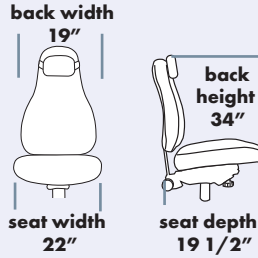

MULTI-SHIFT 9800

STANDARD FEATURES

- Accommodates up to 350lbs
- Meets CAL 117-2013
- 27B - 28" black nylon reinforced base
- 911C - 70mm heavy duty casters
- Dual density seat foam
- 9 Ply seat shell
- Fully upholstered outback & seat
- 58BD - beading (edge guard on back & seat)
- Standard seat height approx. range for model pictured (floor to top of seat): 19-3/4" to 23-1/4" (with 100mm cylinder)

Model 9896

OPTIONS See pages 145-146 for additional options