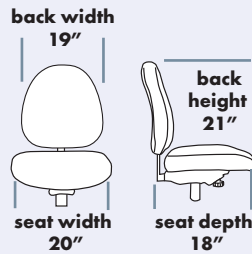

MULTI-SHIFT 9800

STANDARD FEATURES

- Accommodates up to 350lbs
- Meets CAL 117-2013
- 27B - 28" black nylon reinforced base
- 911C - 70mm heavy duty casters
- Dual density seat foam
- 9 Ply seat shell
- Fully upholstered outback & seat
- 58BD - beading (edge guard on back & seat)
- Standard seat height approx. range for model pictured (floor to top of seat): 19-3/4" to 23-1/4" (with 100mm cylinder)

98050 Task

MEDIUM BACK
Ratchet back with heavy duty,
multi-function infinite tilt lock 50
control w/ seat slider

Arm	B	C (com)	D	E (col)	F	G	L
Armless	1713	1749	1796	1873	1973	2125	2389

01A
Fold away arm with vertical and horizontal adjustment. Standard with 10P arm pad.
260

POPULAR OPTIONS

- **70P** Extra thick, soft arm pad **20**
- **25F** RFoam (memory foam) **91**
- **60L** Air Lumbar **164**

MULTI-SHIFT 9800

STANDARD FEATURES

- Accommodates up to 350lbs
- Meets CAL 117-2013
- 27B - 28" black nylon reinforced base
- 911C - 70mm heavy duty casters
- Dual density seat foam
- 9 Ply seat shell
- Fully upholstered outback & seat
- 58BD - beading (edge guard on back & seat)
- Standard seat height approx. range for model pictured (floor to top of seat): 19-3/4" to 23-1/4" (with 100mm cylinder)