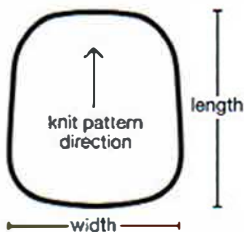

Meridian J541

Upholstery

About Teknit

Teknit is our unique knitting process that produces dimensional form fitting fabric covers and suspension parts that improve the ergonomics, comfort and design of a chair.

Specifications

Content

100% polypropylene

Weight

15.3 ± 0.5 oz./sq. yd.

Width

sold in specific dimensions

Repeat

none

Backing

none

Treatment

none

Cleaning Code

Standard Care Label W-S. Clean with water based cleaning agents, foam or pure, water free solvents. Vacuuming or light brushing is recommended to prevent dust and soil buildup.

May be cleaned with 4:1 water-to-bleach solution. Rinse well after cleaning.

Performance

Colorfastness to Light (AATCC 16 Option 3)
Grade 4 min. at 40 hours

Colorfastness to Crocking (AATCC 8)
Grade 4 min. dry & Grade 3 min. wet

Breaking Strength (ASTM D5034)
150 lbf min. machine direction and cross direction

Pilling Resistance (ASTM D3511)
Class 4 min.

Flammability
CA Technical Bulletin 117-2013 Section 1
NFPA 260/JFAC Fabric Classification - Class I

Abrasion (ASTM D4157)
250,000 double rubs min. wire screen

Guilford of Maine

guilfordofmaine.com

800 544 0200 Customer Care
616 554 2255 Fax

03/15

Ordering Information

Parts are available in a variety of standard sizes that can be directly upholstered, eliminating the need for cutting and sewing while reducing waste. Applied drawstrings are also available to further ease the upholstery process.

Part #	Size (W x L)	Description
5418	20" x 18"	seat or back cover
54189	20" x 18"	seat or back cover with drawstring
5419	22" x 20"	seat or back cover
54199	22" x 20"	seat or back cover with drawstring
5410	22" x 24"	seat or back cover
54109	22" x 24"	seat or back cover with drawstring
5411	24" x 24"	seat or back cover
54119	24" x 24"	seat or back cover with drawstring
5412	24" x 30"	seat or back cover
54129	24" x 30"	seat or back cover with drawstring
5413	30" x 32"	seat or back cover
54139	30" x 32"	seat or back cover with drawstring
5414	32" x 36"	seat or back cover
54149	32" x 36"	seat or back cover with drawstring
5415	28" x 41"	seat or back cover
54159	28" x 41"	seat or back cover with drawstring
5417	7" x 11"	arm cover
54179	7" x 11"	arm cover with drawstring

Custom knit size options are also available upon request, minimum order quantities may apply. Please contact your Customer Care representative for additional information.

Miscellaneous

Every effort has been made to ensure color accuracy of the digital images, however, please order a sample before specification. Application testing of this product is recommended. Colors may vary between dye lots. This is a directional fabric. 10 year performance warranty.

Proudly knit in the USA supporting our local communities.

Visit guilfordofmaine.com for samples.

ACT® registered certification marks.

RFM SEATING

2024 - FABRIC GRADE

D