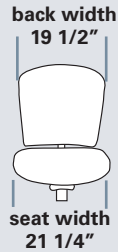

POPULAR OPTIONS

- #70P Extra thick, soft arm pad **17**
- #25F RFoAM **83**
- #60L Air Lumbar **149**

* 98SP not available

RAY 4200

STANDARD FEATURES

- Accommodates up to 300lbs
- Meets CAL 117-2013
- 27" nylon base
- 55 mm dual hooded black casters
- Protective durable plastic outback
- Standard seat height approx. range for model pictured (floor to top of seat): 19 1/4" to 22 3/4" (with 100mm cylinder)

Arm	B	C (com)	D	E (col)	F	G	L
Armless	910	932	957	1,015	1,075	1,165	1,318

NS422 Task

MEDIUM BACK
Enhanced task 07-control and ratchet back w/ seat slider

Arm	B	C (com)	D	E (col)	F	G	L
Armless	882	904	930	988	1,047	1,137	1,290

SEAT SIZE OPTIONS

	LIST PRICE
420 Small 18 1/2 w x 17 d	N/C
423 Medium 20 1/4 w x 19 d	N/C
429 Large 21 w x 19 1/2 d	N/C
1900 Molded Tractor 21 w x 19 d	N/C

	LIST PRICE
1100 X-Small Tractor 19 3/4 w x 19 3/4 d	55
1200 Small Tractor 22 w x 19 3/4 d	55
1300 Medium Tractor 22 1/2 w x 20 1/4 d	55
1500 Deep Tractor 24 1/4 w x 19 3/4 d	165

POPULAR OPTIONS

	LIST PRICE
■ #70P Extra thick, soft arm pad	17
■ #25F RFoam	83
■ #60L Air Lumbar	149

RAY 4200

STANDARD FEATURES

- Accommodates up to 300lbs
- Meets CAL 117-2013
- 27" nylon base
- 55 mm dual hooded black casters
- Protective durable plastic outback
- Standard seat height approx. range for model pictured (floor to top of seat): 19 1/4" to 22 3/4" (with 100mm cylinder)