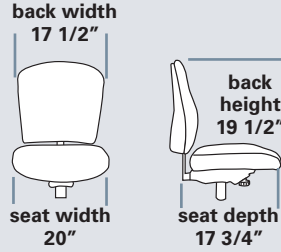

EXPEDITED RAY 3600

EXPEDITED

3 WEEKS OR LESS

STANDARD FEATURES

- Accommodates up to 300lbs
- Meets CAL 117-2013
- 27" nylon base
- 55 mm dual hooded black casters
- Thoracic and lumbar support
- Ratchet back
- Protective durable plastic outback
- Standard seat height approx. range for model pictured (floor to top of seat): 18 1/2" to 22" (with 100mm cylinder)

For more information on the 55 Control, click here for details.

STANDARD FEATURES

- Accommodates up to 300lbs
- Meets CAL 117-2013
- 27" nylon base
- 55 mm dual hooded black casters
- Thoracic and lumbar support
- Ratchet back
- Protective durable plastic outback
- Standard seat height approx. range for model pictured (floor to top of seat): 18 1/2" to 22" (with 100mm cylinder)

POPULAR OPTIONS

- #70P Extra thick, soft arm pad **17**
- #25F RFoAM **83**
- #60L Air Lumbar **149**

* 98SP not available

RAY 4200

STANDARD FEATURES

- Accommodates up to 300lbs
- Meets CAL 117-2013
- 27" nylon base
- 55 mm dual hooded black casters
- Protective durable plastic outback
- Standard seat height approx. range for model pictured (floor to top of seat): 19 1/4" to 22 3/4" (with 100mm cylinder)

POPULAR OPTIONS

	LIST PRICE
■ #70P Extra thick, soft arm pad	17
■ #25F RFoam	83
■ #60L Air Lumbar	149

RAY 4200

STANDARD FEATURES

- Accommodates up to 300lbs
- Meets CAL 117-2013
- 27" nylon base
- 55 mm dual hooded black casters
- Protective durable plastic outback
- Standard seat height approx. range for model pictured (floor to top of seat): 19 1/4" to 22 3/4" (with 100mm cylinder)