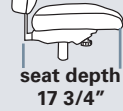

For more information on the 55 Control, click here for details.

SEAT SIZE OPTIONS

	LIST PRICE
420 X-Small 18 1/2 w x 17 d	N/C
422 Small 20 w x 17 3/4 d	N/C
423 Medium 20 1/4 w x 19 d	N/C

	LIST PRICE
429 Large 21 w x 19 1/2 d	N/C
* 1500 seat and Mesh seats not available	

POPULAR OPTIONS

- #70P Extra thick, soft arm pad **17**
- #25F RFoAM **83**
- #60L Air Lumbar **149**

* 98SP not available

RAY 4200

STANDARD FEATURES

- Accommodates up to 300lbs
- Meets CAL 117-2013
- 27" nylon base
- 55 mm dual hooded black casters
- Protective durable plastic outback
- Standard seat height approx. range for model pictured (floor to top of seat): 19 1/4" to 22 3/4" (with 100mm cylinder)

back width
17 1/2"

back height
19 1/2"

Model 4225

OPTIONS See pages 128-129 for additional options

No multi-shift options, no 65 headrest or Bariatric models

01A Fold away arm with vertical and horizontal adjustment and standard 10 pad **219**