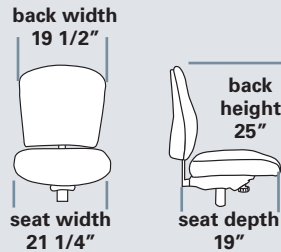

EXPEDITED RAY 3600

EXPEDITED

3 WEEKS OR LESS

STANDARD FEATURES

- Accommodates up to 300lbs
- Meets CAL 117-2013
- 27" nylon base
- 55 mm dual hooded black casters
- Thoracic and lumbar support
- Ratchet back
- Protective durable plastic outback
- Standard seat height approx. range for model pictured (floor to top of seat): 18 1/2" to 22" (with 100mm cylinder)

Model 42255

OPTIONS See pages 128-129 for additional options

No multi-shift options, 65 headrest or BT models

42255 Task

MEDIUM BACK
Ratchet back, multi-function 55-control w/ built-in seat slider

Arm	B	C (com)	D	E (col)	F	G	L
Armless	1,060	1,082	1,107	1,165	1,225	1,315	1,468
18A	1,233	1,255	1,280	1,338	1,398	1,488	1,641
25A	1,192	1,214	1,239	1,297	1,357	1,447	1,600
37A	1,239	1,261	1,286	1,344	1,404	1,494	1,647

For more information on the 55 Control, click here for details.

STANDARD FEATURES

- Accommodates up to 300lbs
- Meets CAL 117-2013
- 27" nylon base
- 55 mm dual hooded black casters
- Thoracic and lumbar support
- Ratchet back
- Protective durable plastic outback
- Standard seat height approx. range for model pictured (floor to top of seat): 18 1/2" to 22" (with 100mm cylinder)

POPULAR OPTIONS

- #70P Extra thick, soft arm pad **17**
- #25F RFoAM **83**
- #60L Air Lumbar **149**

* 98SP not available

RAY 4200

STANDARD FEATURES

- Accommodates up to 300lbs
- Meets CAL 117-2013
- 27" nylon base
- 55 mm dual hooded black casters
- Protective durable plastic outback
- Standard seat height approx. range for model pictured (floor to top of seat): 19 1/4" to 22 3/4" (with 100mm cylinder)