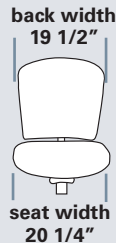

25A Vertical and horizontal adjustable "T" arm with standard 10 pad
132

37A 4-way, multifunction, vertical and horizontal adjustment w/pad. Pads cannot be changed.
179

SEAT SIZE OPTIONS

	LIST PRICE		LIST PRICE
420 Small 18 1/2 w x 17 d	N/C	1100 X-Small Tractor 19 3/4 w x 19 3/4 d	55
422 Medium 20 w x 17 3/4 d	N/C	1200 Small Tractor 22 w x 19 3/4 d	55
429 Large 21 w x 19 1/2 d	N/C	1300 Medium Tractor 22 1/2 w x 20 1/4 d	55
1900 Molded Tractor 21 w x 19 d	N/C	1500 Deep Tractor 24 1/4 w x 19 3/4 d	165

POPULAR OPTIONS

	LIST PRICE
■ #70P Extra thick, soft arm pad	17
■ #25F RFoam	83
■ #60L Air Lumbar	149
■ #70L Air Thoracic	149
■ #68L Air Lumbar & Thoracic	237

RAY 4200

STANDARD FEATURES

- Accommodates up to 300lbs
- Meets CAL 117-2013
- 27" nylon base
- 55 mm dual hooded black casters
- Protective durable plastic outback
- Adjustable height foot ring
- Standard seat height approx. range for model pictured (floor to top of seat): 25" to 32" (with 200mm cylinder)

Model 42233

OPTIONS See pages 128-129 for additional options

Note: please specify stool kit 37200 or 37270

No multi-shift options, no 65 headrest or Bariatric models

42233-37200 Stool

MEDIUM BACK STOOL
Ratchet back, tri-action 33-control

Arm	B	C (com)	D	E (col)	F	G	L
Armless	1,036	1,058	1,084	1,142	1,201	1,291	1,444

STANDARD FEATURES

- Accommodates up to 300lbs
- Meets CAL 117-2013
- 27" nylon base
- 55 mm dual hooded black casters
- Protective durable plastic outback
- Adjustable height foot ring
- Standard seat height approx. range for model pictured (floor to top of seat): 25" to 32" (with 200mm cylinder)