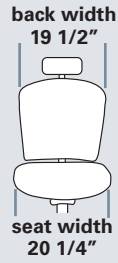

POPULAR OPTIONS

- #70P Extra thick, soft arm pad **17**
- #25F RFoAM **83**
- #60L Air Lumbar **149**

* 98SP not available

RAY 4200

STANDARD FEATURES

- Accommodates up to 300lbs
- Meets CAL 117-2013
- 27" nylon base
- 55 mm dual hooded black casters
- Protective durable plastic outback
- Standard seat height approx. range for model pictured (floor to top of seat): 19 1/4" to 22 3/4" (with 100mm cylinder)

NS423 Task

MANAGERS HIGH BACK
Enhanced task 07-control and ratchet back w/seat slider

Arm	B	C (com)	D	E (col)	F	G	L
Armless	945	967	992	1,051	1,110	1,200	1,353

SEAT SIZE OPTIONS

	LIST PRICE
420 X-Small 18 1/2 w x 17 d	N/C
422 Small 20 w x 17 3/4 d	N/C
429 Large 21 w x 19 1/2 d	N/C
1900 Molded Tractor 21 w x 19 d	N/C

	LIST PRICE
1100 X-Small Tractor 19 3/4 w x 19 3/4 d	55
1200 Small Tractor 22 w x 19 3/4 d	55
1300 Medium Tractor 22 1/2 w x 20 1/4 d	55
1500 Deep Tractor 24 1/4 w x 19 3/4 d	165

POPULAR OPTIONS

	LIST PRICE
#70P Extra thick, soft arm pad	17
#25F RFoam	83
#60L Air Lumbar	149
#70L Air Thoracic	149
#68L Air Lumbar & Thoracic	237

RAY 4200

STANDARD FEATURES

- Accommodates up to 300lbs
- Meets CAL 117-2013
- 27" nylon base
- 55 mm dual hooded black casters
- Protective durable plastic outback
- Articulating headrest
- Standard seat height approx. range for model pictured (floor to top of seat): 18 3/4" to 22 1/4" (with 100mm cylinder)