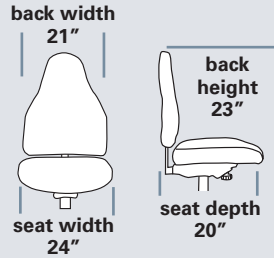

48333-37200 Stool

MANAGERS HIGH BACK STOOL
Ratchet back, tri-action 33-control

Arm	B	C (com)	D	E (col)	F	G	L
Armless	1,067	1,092	1,129	1,178	1,245	1,352	1,561

SEAT SIZE OPTIONS

	LIST PRICE
480 Small 18 1/2 w x 17 1/2 d	N/C
484 Large 21 w x 20 d	N/C
490 X-Large 23 w x 21 d	N/C
1900 Molded Tractor 21 w x 19 d	N/C

	LIST PRICE
1100 X-Small Tractor 19 3/4 w x 19 3/4 d	55
1200 Small Tractor 22 w x 19 3/4 d	55
1300 Medium Tractor 22 1/2 w x 20 1/4 d	55
1500 Deep Tractor 24 1/4 w x 19 3/4 d	165

STOOL OPTIONS

- #70P Extra thick, soft arm pad **17**
 - #33SS Seat Slider **55**
 - #25F RFoAM **83**
 - #59L Comfort cut out **88**
 - #60L Air lumbar **149**
 - #16B Foot ring base **N/C**
- w/60mm no hood caster.
Only available in 175mm or 200mm cylinder

For 31" - 39" counter heights - request 200 mm cylinder

For 34" - 44" counter heights - request 270 mm cylinder

INTERNET 4800

STANDARD FEATURES

- Accommodates up to 400lbs
- Meets CAL 117-2013
- 28" black nylon reinforced base
- 70mm heavy-duty casters
- Extended back bar
- Standard seat height approx. range for model pictured (floor to top of seat): 18 1/2" to 22" (with 100mm cylinder)