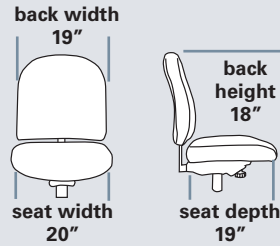

INTERNET 4800

STANDARD FEATURES

- Accommodates up to 300lbs
- Meets CAL 117-2013
- 28" nylon base
- 55 mm dual hooded black casters
- Standard seat height approx. range for model pictured (floor to top of seat): 19 1/4" to 22 3/4" (with 100mm cylinder)

Arm	B	C (com)	D	E (col)	F	G	L
Armless	1,276	1,309	1,352	1,422	1,513	1,651	1,891

*24/7 Upgrade option available on 05, 14, and NS models.

SEAT SIZE OPTIONS

	LIST PRICE		LIST PRICE
480 Small 18 1/2 w x 17 1/2 d	N/C	1100 X-Small Tractor 19 3/4 w x 19 3/4 d	55
482 Medium 20 w x 19 d	N/C	1200 Small Tractor 22 w x 19 3/4 d	55
490 X-Large 23 w x 21 d	N/C	1300 Medium Tractor 22 1/2 w x 20 1/4 d	55
1900 Molded Tractor 21 w x 19 d	N/C	1500 Deep Tractor 24 1/4 w x 19 3/4 d	165

POPULAR OPTIONS

	LIST PRICE
■ #70P Extra thick, soft arm pad	17
■ #25F RFoam	83
■ #60L Air Lumbar	149
■ #70L Air Thoracic	149
■ #68L Air Lumbar & Thoracic	237

24/7 UPGRADE

	LIST PRICE
24/7 Upgrade includes	325
■ Seat Slider	
■ 28" Heavy base	
■ 70mm Heavy duty casters	
■ 9 Ply seat shell	
■ Dual Density Foam	

INTERNET 4800

STANDARD FEATURES

- Accommodates up to 300lbs
- Meets CAL 117-2013
- 27" nylon base
- 55 mm dual hooded black casters
- Adjustable height foot ring
- Standard seat height approx. range for model pictured (floor to top of seat): 25" to 32" (with 200mm cylinder)