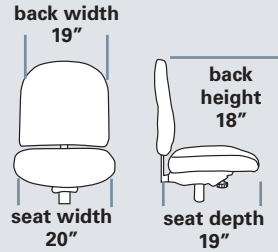

EXPEDITED INTERNET 4800

EXPEDITED

3 WEEKS OR LESS

STANDARD FEATURES

- Accommodates up to 300lbs
- Meets CAL 117-2013
- 27" nylon base
- 55 mm dual hooded black casters
- Standard seat height approx. range for model pictured (floor to top of seat): 18 1/2" to 22" (with 100mm cylinder)

For more information on the 55 Control, click here for details.

STANDARD FEATURES

- Accommodates up to 300lbs
- Meets CAL 117-2013
- 27" nylon base
- 55 mm dual hooded black casters
- Standard seat height approx. range for model pictured (floor to top of seat): 18 1/2" to 22" (with 100mm cylinder)

POPULAR OPTIONS

	LIST PRICE
#70P Extra thick, soft arm pad	17
#25F RFoam	83
#60L Air Lumbar	149
<i>* 98SP not available</i>	

INTERNET 4800

STANDARD FEATURES

- Accommodates up to 300lbs
- Meets CAL 117-2013
- 27" nylon base
- 55 mm dual hooded black casters
- Standard seat height approx. range for model pictured (floor to top of seat): 19 1/4" to 22 3/4" (with 100mm cylinder)

back width
19 1/2"

seat width
21"

back height
33 1/2"

seat depth
20"

Model 4895

OPTIONS See pages 128-129 for additional options

01A Fold away arm with vertical and horizontal adjustment and standard 10 pad
219