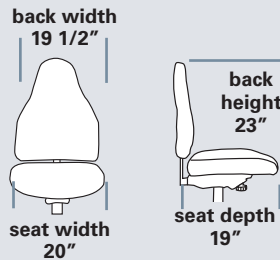

EXPEDITED INTERNET 4800

EXPEDITED

3 WEEKS OR LESS

STANDARD FEATURES

- Accommodates up to 300lbs
- Meets CAL 117-2013
- 27" nylon base
- 55 mm dual hooded black casters
- Standard seat height approx. range for model pictured (floor to top of seat): 18 1/2" to 22" (with 100mm cylinder)

Model 48155

OPTIONS See pages 128-129 for additional options

No multi-shift options, executive high backs, 65 headrest or BT models

48155 Task

MEDIUM BACK
Ratchet back, multi-function 55-control w/ built-in seat slider

Arm	B	C (com)	D	E (col)	F	G	L
Armless	1,050	1,075	1,111	1,161	1,228	1,335	1,544
18A	1,223	1,248	1,284	1,334	1,401	1,508	1,717
25A	1,182	1,207	1,243	1,293	1,360	1,467	1,676
37A	1,229	1,254	1,290	1,340	1,407	1,514	1,723

For more information on the 55 Control, click here for details.

STANDARD FEATURES

- Accommodates up to 300lbs
- Meets CAL 117-2013
- 27" nylon base
- 55 mm dual hooded black casters
- Standard seat height approx. range for model pictured (floor to top of seat): 18 1/2" to 22" (with 100mm cylinder)