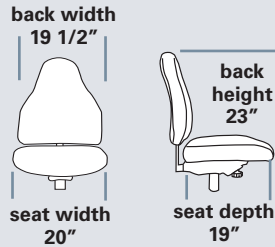

INTERNET 4800

STANDARD FEATURES

- Accommodates up to 300lbs
- Meets CAL 117-2013
- 27" nylon base
- 55 mm dual hooded black casters
- Adjustable height foot ring
- Standard seat height approx. range for model pictured (floor to top of seat): 25" to 32" (with 200mm cylinder)

48133-37200 Stool

MEDIUM BACK STOOL
Ratchet back, tri-action 33-control

Arm	B	C (com)	D	E (col)	F	G	L
Armless	1,026	1,052	1,088	1,137	1,205	1,311	1,520

STANDARD FEATURES

- Accommodates up to 300lbs
- Meets CAL 117-2013
- 27" nylon base
- 55 mm dual hooded black casters
- Adjustable height foot ring
- Standard seat height approx. range for model pictured (floor to top of seat): 25" to 32" (with 200mm cylinder)