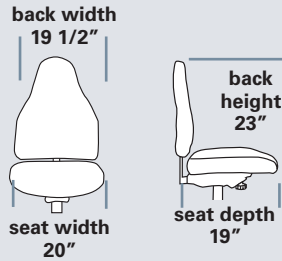

POPULAR OPTIONS

	LIST PRICE
#70P Extra thick, soft arm pad	17
#25F RFoam	83
#60L Air Lumbar	149
<i>* 98SP not available</i>	

INTERNET 4800

STANDARD FEATURES

- Accommodates up to 300lbs
- Meets CAL 117-2013
- 27" nylon base
- 55 mm dual hooded black casters
- Standard seat height approx. range for model pictured (floor to top of seat): 19 1/4" to 22 3/4" (with 100mm cylinder)

Arm	B	C (com)	D	E (col)	F	G	L
Armless	872	898	934	983	1,051	1,157	1,366

*24/7 Upgrade option available on 05, 14, and NS models.

SEAT SIZE OPTIONS

	LIST PRICE		LIST PRICE
480 Small 18 1/2 w x 17 1/2 d	N/C	1100 X-Small Tractor 19 3/4 w x 19 3/4 d	55
484 Large 21 w x 20 d	N/C	1200 Small Tractor 22 w x 19 3/4 d	55
490 X-Large 23 w x 21 d	N/C	1300 Medium Tractor 22 1/2 w x 20 1/4 d	55
1900 Molded Tractor 21 w x 19 d	N/C	1500 Deep Tractor 24 1/4 w x 19 3/4 d	165

POPULAR OPTIONS

	LIST PRICE
■ #70P Extra thick, soft arm pad	17
■ #25F RFoam	83
■ #60L Air Lumbar	149

24/7 UPGRADE

	LIST PRICE
24/7 Upgrade includes	325
■ Seat Slider	
■ 28" Heavy base	
■ 70mm Heavy duty casters	
■ 9 Ply seat shell	
■ Dual Density Foam	

INTERNET 4800

STANDARD FEATURES

- Accommodates up to 300lbs
- Meets CAL 117-2013
- 27" nylon base
- 55 mm dual hooded black casters
- Standard seat height approx. range for model pictured (floor to top of seat): 19 1/4" to 22 3/4" (with 100mm cylinder)