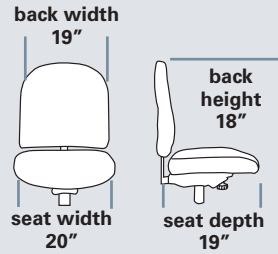

EXPEDITED INTERNET 4800

EXPEDITED

3 WEEKS OR LESS

STANDARD FEATURES

- Accommodates up to 300lbs
- Meets CAL 117-2013
- 27" nylon base
- 55 mm dual hooded black casters
- Standard seat height approx. range for model pictured (floor to top of seat): 18 1/2" to 22" (with 100mm cylinder)

For more information on the 55 Control, click here for details.

STANDARD FEATURES

- Accommodates up to 300lbs
- Meets CAL 117-2013
- 27" nylon base
- 55 mm dual hooded black casters
- Standard seat height approx. range for model pictured (floor to top of seat): 18 1/2" to 22" (with 100mm cylinder)

For more information on the 55 Control, click here for details.

SEAT SIZE OPTIONS

	LIST PRICE		LIST PRICE
480 Small 18 1/2 w x 17 1/2 d	N/C	1100 X-Small Tractor 19 3/4 w x 19 3/4 d	55
484 Large 21 w x 20 d	N/C	1200 Small Tractor 22 w x 19 3/4 d	55
490 X-Large 23 w x 21 d	N/C	1300 Medium Tractor 22 1/2 w x 20 1/4 d	55
1900 Molded Tractor 21 w x 19 d	N/C	<i>* 1500 seat and Mesh seats not available</i>	

POPULAR OPTIONS

	LIST PRICE
#70P Extra thick, soft arm pad	17
#25F RFoam	83
#60L Air Lumbar	149
<i>* 98SP not available</i>	

INTERNET 4800

STANDARD FEATURES

- Accommodates up to 300lbs
- Meets CAL 117-2013
- 27" nylon base
- 55 mm dual hooded black casters
- Standard seat height approx. range for model pictured (floor to top of seat): 19 1/4" to 22 3/4" (with 100mm cylinder)