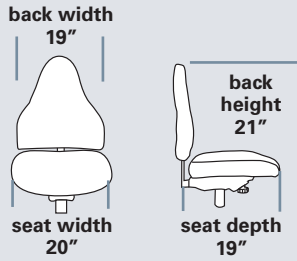

CARMEL 8200

STANDARD FEATURES

- Accommodates up to 300lbs
- Meets CAL 117-2013
- 27" nylon resin base
- 55mm dual hooded black casters
- Thoracic ridge
- Upholstered outback standard with black air knit fabric
- Adjustable height footring
- Standard seat height approx. range for model pictured: 25" to 32"

Model 82133-37200

OPTIONS See pages 128-129 for additional options

NOTE: please specify stool kit 37200 or 37270

8213-37200 Stool	Arm	B	C (com)	D	E (col)	F	G	L
MEDIUM BACK Tri-action 03-control	Armless	1,052	1,077	1,113	1,163	1,230	1,337	1,546

82133-37200 Stool	Arm	B	C (com)	D	E (col)	F	G	L
MEDIUM BACK Ratchet back, tri-action 33-control	Armless	1,129	1,154	1,190	1,240	1,307	1,414	1,623

STANDARD FEATURES

- Accommodates up to 300lbs
- Meets CAL 117-2013
- 27" nylon resin base
- 55mm dual hooded black casters
- Thoracic ridge
- Upholstered outback standard with black air knit fabric
- Adjustable height footring
- Standard seat height approx. range for model pictured: 25" to 32"