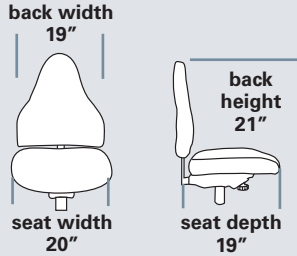

# CARMEL 8200

EXPEDITED

3 WEEKS OR LESS

**STANDARD FEATURES**

- Accommodates up to 300lbs
- Meets CAL 117-2013
- 27" nylon base
- 55mm dual hooded black casters
- Thoracic ridge
- Upholstered outback standard with black air knit fabric
- Standard seat height approx. range for model pictured (floor to top of seat): 18 1/2" to 22" (with 100mm cylinder)