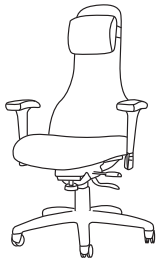

back width

19 3/4"

seat width  
21"

back height  
32 1/2"

seat depth  
20"

Model 8295

**OPTIONS** See pages 128-129 for additional options

### 8294 Task

**EXECUTIVE HIGH BACK w/pillow, multi-function 04-control w/seat slider**

Arm	B	C (com)	D	E (col)	F	G	L
Armless	1,252	1,285	1,328	1,398	1,488	1,627	1,867