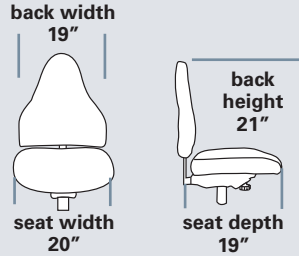

CARMEL 8200

STANDARD FEATURES

- Accommodates up to 300lbs
- Meets CAL 117-2013
- 27" nylon base
- 55mm dual hooded black casters
- Thoracic ridge
- Upholstered outback standard with black air knit fabric
- Standard seat height approx. range for model pictured (floor to top of seat): 19 1/4" to 22 3/4" (with 100mm cylinder)

Model 8215

OPTIONS See pages 128-129 for additional options