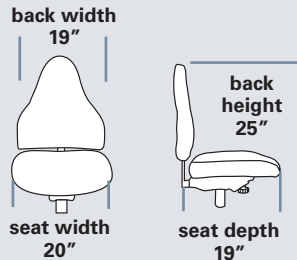

Model 82333-37200

OPTIONS See pages 128-129 for additional options

NOTE: please specify stool kit 37200 or 37270

8233-37200 Stool	Arm	B	C (com)	D	E (col)	F	G	L
MANAGERS HIGH BACK Tri-action 03-control	Armless	1,102	1,128	1,164	1,213	1,280	1,387	1,596

82333-37200 Stool	Arm	B	C (com)	D	E (col)	F	G	L
MANAGERS HIGH BACK Ratchet back, tri-action 33-control	Armless	1,179	1,205	1,241	1,290	1,357	1,464	1,673

SEAT SIZE OPTIONS

	LIST PRICE		LIST PRICE
480 Small 18 1/2 w x 17 1/2 d	N/C	1100 X-Small Tractor 19 3/4 w x 19 3/4 d	55
484 Large 21 w x 20 d	N/C	1200 Small Tractor 22 w x 19 3/4 d	55
490 X-Large 23 w x 21 d	N/C	1300 Medium Tractor 22 1/2 w x 20 1/4 d	55
1900 Molded Tractor 21 w x 19 d	N/C	1500 Deep Tractor 24 1/4 w x 19 3/4 d	165

STOOLS POPULAR OPTIONS

- #70P Extra thick, soft arm pad **17**
- #33SS Seat Slider **55**
- #25F RFoAM **83**
- #60L Air Lumbar **149**
- #16B Foot ring base **N/C**
  w/60mm no hood caster. Only available in 175mm or 200mm cylinder

For 31" - 39" counter heights - request 200 mm cylinder

For 34" - 44" counter heights - request 270 mm cylinder