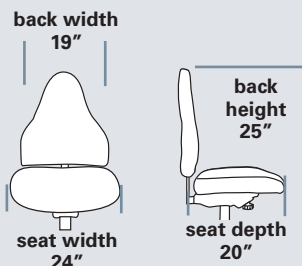

STANDARD FEATURES

- Accommodates up to 400lbs
- Meets CAL 117-2013
- 28" black nylon reinforced base
- 70mm heavy-duty casters
- Thoracic ridge
- Upholstered outback standard with black air knit fabric
- Extended back bar
- Standard seat height approx. range for model pictured (floor to top of seat): 18 1/2" to 22" (with 100mm cylinder)

Model BT83

OPTIONS See pages 128-129 for additional options

Not available: 04, 08, 09, 18, 23, 24 & 37 Arms; 33SeatSlider