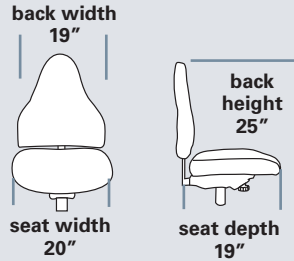

# CARMEL 8200

EXPEDITED

3 WEEKS OR LESS

**STANDARD FEATURES**

- Accommodates up to 300lbs
- Meets CAL 117-2013
- 27" nylon base
- 55mm dual hooded black casters
- Thoracic ridge
- Upholstered outback standard with black air knit fabric
- Standard seat height approx. range for model pictured (floor to top of seat): 18 1/2" to 22" (with 100mm cylinder)

Model 82155

**OPTIONS** See pages 128-129 for additional options

*No multi-shift options, executive high backs, 65 headrest or BT models*

**82155 Task**

**MEDIUM BACK**  
Ratchet back, multi-function 55-control w/ built-in seat slider

Arm	B	C (com)	D	E (col)	F	G	L
Armless	1,152	1,177	1,214	1,263	1,330	1,437	1,646
18A	1,325	1,350	1,387	1,436	1,503	1,610	1,819
25A	1,284	1,309	1,346	1,395	1,462	1,569	1,778
37A	1,331	1,356	1,393	1,442	1,509	1,616	1,825

**For more information on the 55 Control, click here for details.**

**STANDARD FEATURES**

- Accommodates up to 300lbs
- Meets CAL 117-2013
- 27" nylon base
- 55mm dual hooded black casters
- Thoracic ridge
- Upholstered outback standard with black air knit fabric
- Standard seat height approx. range for model pictured (floor to top of seat): 18 1/2" to 22" (with 100mm cylinder)