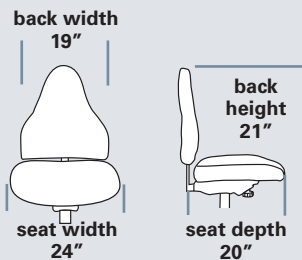

CARMEL 8200

STANDARD FEATURES

- Accommodates up to 400lbs
- Meets CAL 117-2013
- 28" black nylon reinforced base
- 70mm heavy-duty casters
- Thoracic ridge
- Upholstered outback standard with black air knit fabric
- Extended back bar
- Standard seat height approx. range for model pictured (floor to top of seat): 18 1/2" to 22" (with 100mm cylinder)

Model BT81

OPTIONS See pages 128-129 for additional options

Not available: 04, 08, 09, 18, 23, 24 & 37 Arms; 33 Seat Slider