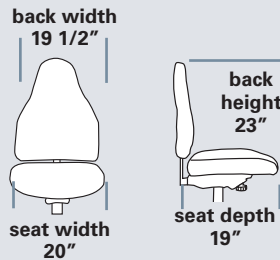

EXPEDITED INTERNET 4800

EXPEDITED

3 WEEKS OR LESS

STANDARD FEATURES

- Accommodates up to 300lbs
- Meets CAL 117-2013
- 27" nylon base
- 55 mm dual hooded black casters
- Standard seat height approx. range for model pictured (floor to top of seat): 18 1/2" to 22" (with 100mm cylinder)

Model 48155

OPTIONS See pages 128-129 for additional options

No multi-shift options, 65 headrest or BTmodels

48155 Task

MEDIUM BACK
Ratchet back, multi-function 55-control w/ built-in seat slider

For more information on the 55 Control, click here for details.

Arm	B	C (com)	D	E (col)	F	G	L
Armless	1,050	1,075	1,111	1,161	1,228	1,335	1,544
18A	1,223	1,248	1,284	1,334	1,401	1,508	1,717
25A	1,182	1,207	1,243	1,293	1,360	1,467	1,676
37A	1,229	1,254	1,290	1,340	1,407	1,514	1,723

STANDARD FEATURES

- Accommodates up to 300lbs
- Meets CAL 117-2013
- 27" nylon base
- 55 mm dual hooded black casters
- Standard seat height approx. range for model pictured (floor to top of seat): 18 1/2" to 22" (with 100mm cylinder)