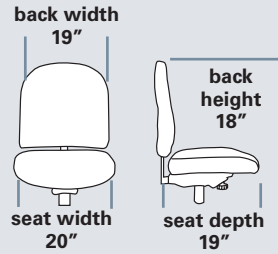

EXPEDITED INTERNET 4800

EXPEDITED

3 WEEKS OR LESS

STANDARD FEATURES

- Accommodates up to 300lbs
- Meets CAL 117-2013
- 27" nylon base
- 55 mm dual hooded black casters
- Standard seat height approx. range for model pictured (floor to top of seat): 18 1/2" to 22" (with 100mm cylinder)

STANDARD FEATURES

- Accommodates up to 300lbs
- Meets CAL 117-2013
- 27" nylon base
- 55 mm dual hooded black casters
- Standard seat height approx. range for model pictured (floor to top of seat): 18 1/2" to 22" (with 100mm cylinder)

SEAT SIZE OPTIONS

	LIST PRICE		LIST PRICE
480 Small 18 1/2 w x 17 1/2 d	N/C	1100 X-Small Tractor 19 3/4 w x 19 3/4 d	55
484 Large 21 w x 20 d	N/C	1200 Small Tractor 22 w x 19 3/4 d	55
490 X-Large 23 w x 21 d	N/C	1300 Medium Tractor 22 1/2 w x 20 1/4 d	55
1900 Molded Tractor 21 w x 19 d	N/C		

POPULAR OPTIONS

- #70P Extra thick, soft arm pad **17**
- #25F RFoam **83**
- #60L Air Lumbar **149**

INTERNET 4800

STANDARD FEATURES

- Accommodates up to 300lbs
- Meets CAL 117-2013
- 27" nylon base
- 55 mm dual hooded black casters
- Standard seat height approx. range for model pictured (floor to top of seat): 19 1/4" to 22 3/4" (with 100mm cylinder)