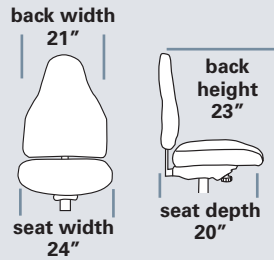

48333-37200 Stool

MANAGERS HIGH BACK STOOL
Ratchet back, tri-action 33-control

Arm	B	C (com)	D	E (col)	F	G	L
Armless	1,067	1,092	1,129	1,178	1,245	1,352	1,561

SEAT SIZE OPTIONS

	LIST PRICE
480 Small 18 1/2 w x 17 1/2 d	N/C
484 Large 21 w x 20 d	N/C
490 X-Large 23 w x 21 d	N/C
1900 Molded Tractor 21 w x 19 d	N/C

	LIST PRICE
1100 X-Small Tractor 19 3/4 w x 19 3/4 d	55
1200 Small Tractor 22 w x 19 3/4 d	55
1300 Medium Tractor 22 1/2 w x 20 1/4 d	55
1500 Deep Tractor 24 1/4 w x 19 3/4 d	165

STOOL OPTIONS

- #70P Extra thick, soft arm pad **17**
 - #33SS Seat Slider **55**
 - #25F RFoAM **83**
 - #59L Comfort cut out **88**
 - #60L Air lumbar **149**
 - #16B Foot ring base **N/C**
- w/60mm no hood caster.
Only available in 175mm or 200mm cylinder

For 31" - 39" counter heights - request 200 mm cylinder

For 34" - 44" counter heights - request 270 mm cylinder

INTERNET 4800

STANDARD FEATURES

- Accommodates up to 400lbs
- Meets CAL 117-2013
- 28" black nylon reinforced base
- 70mm heavy-duty casters
- Extended back bar
- Standard seat height approx. range for model pictured (floor to top of seat): 18 1/2" to 22" (with 100mm cylinder)