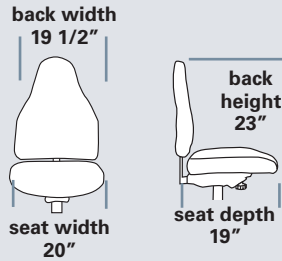

STANDARD FEATURES

- Accommodates up to 300lbs
- Meets CAL 117-2013
- 27" nylon base
- 55 mm dual hooded black casters
- Standard seat height approx. range for model pictured (floor to top of seat): 18 1/2" to 22" (with 100mm cylinder)

Arm	B	C (com)	D	E (col)	F	G	L
Armless	872	898	934	983	1,051	1,157	1,366

*24/7 Upgrade option available on 05, 14, and NS models.

SEAT SIZE OPTIONS

	LIST PRICE		LIST PRICE
480 Small 18 1/2 w x 17 1/2 d	N/C	1100 X-Small Tractor 19 3/4 w x 19 3/4 d	55
484 Large 21 w x 20 d	N/C	1200 Small Tractor 22 w x 19 3/4 d	55
490 X-Large 23 w x 21 d	N/C	1300 Medium Tractor 22 1/2 w x 20 1/4 d	55
1900 Molded Tractor 21 w x 19 d	N/C	1500 Deep Tractor 24 1/4 w x 19 3/4 d	165

POPULAR OPTIONS

	LIST PRICE
■ #70P Extra thick, soft arm pad	17
■ #25F RFoam	83
■ #60L Air Lumbar	149

24/7 UPGRADE

	LIST PRICE
24/7 Upgrade includes	325
■ Seat Slider	
■ 28" Heavy base	
■ 70mm Heavy duty casters	
■ 9 Ply seat shell	
■ Dual Density Foam	

INTERNET 4800

STANDARD FEATURES

- Accommodates up to 300lbs
- Meets CAL 117-2013
- 27" nylon base
- 55 mm dual hooded black casters
- Standard seat height approx. range for model pictured (floor to top of seat): 19 1/4" to 22 3/4" (with 100mm cylinder)