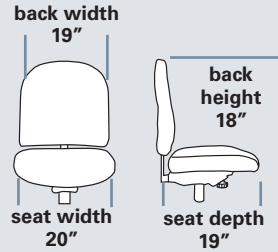

EXPEDITED INTERNET 4800

EXPEDITED

3 WEEKS OR LESS

STANDARD FEATURES

- Accommodates up to 300lbs
- Meets CAL 117-2013
- 27" nylon base
- 55 mm dual hooded black casters
- Standard seat height approx. range for model pictured (floor to top of seat): 18 1/2" to 22" (with 100mm cylinder)

STANDARD FEATURES

- Accommodates up to 300lbs
- Meets CAL 117-2013
- 27" nylon base
- 55 mm dual hooded black casters
- Standard seat height approx. range for model pictured (floor to top of seat): 18 1/2" to 22" (with 100mm cylinder)

POPULAR OPTIONS

- #70P Extra thick, soft arm pad **17**
- #25F RFoam **83**
- #60L Air Lumbar **149**

INTERNET 4800

STANDARD FEATURES

- Accommodates up to 300lbs
- Meets CAL 117-2013
- 27" nylon base
- 55 mm dual hooded black casters
- Standard seat height approx. range for model pictured (floor to top of seat): 19 1/4" to 22 3/4" (with 100mm cylinder)

back width
19 1/2"

seat width
21"

back height
33 1/2"

seat depth
20"

Model 4895

OPTIONS See pages 128-129 for additional options

01A Fold away arm with vertical and horizontal adjustment and standard 10 pad
219