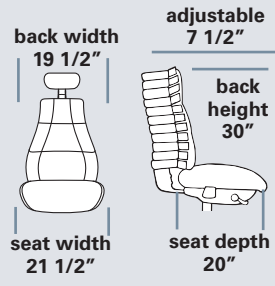

## STANDARD FEATURES

- Accommodates up to 300lbs
- Meets CAL 117-2013
- Dual density seat foam
- 11 torsion spring loaded joints take an exact spine impression which can be locked in place
- Upholstered outback with black air knit fabric
- Black leather standard
- Standard seat height approx. range for model pictured (floor to top of seat): 19 1/2" to 23" (with 100mm cylinder)