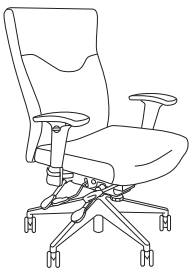

EXPEDITED TRADEMARK 2500

STANDARD FEATURES

- Accommodates up to 300lbs
- Meets CAL 117-2013
- 27" high hub base
- 60 mm dual casters
- Top stitch sewn fabric on seat and back
- Thoracic support
- Two-color upholstery available
- Standard seat height approx. range for model pictured (floor to top of seat): 17 1/2" to 20 1/2" (with 1101 cylinder)

Arm	B	C (com)	D	E (col)	F	G	L
Armless	1,041	1,066	1,103	1,152	1,219	1,326	1,535
18A	1,214	1,239	1,276	1,325	1,392	1,499	1,708
25A	1,173	1,198	1,235	1,284	1,351	1,458	1,667
37A	1,220	1,245	1,282	1,331	1,398	1,505	1,714

STANDARD FEATURES

- Accommodates up to 300lbs
- Meets CAL 117-2013
- 27" high hub base
- 60 mm dual casters
- Top stitch sewn fabric on seat and back
- Thoracic support
- Two-color upholstery available
- Standard seat height approx. range for model pictured (floor to top of seat): 17 1/2" to 20 1/2" (with 1101 cylinder)

Model 25355

OPTIONS See pages 128-129 for additional options

25355 Task

MANGERSHIGH BACK
Ratchet back, multi-function 55-control w/ built-in seat slider

For more information on the 55 Control, click here for details.