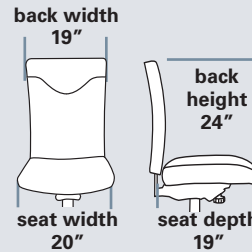

EXPEDITED TRADEMARK 2500

STANDARD FEATURES

- Accommodates up to 300lbs
- Meets CAL 117-2013
- 27" high hub base
- 60 mm dual casters
- Top stitch sewn fabric on seat and back
- Thoracic support
- Two-color upholstery available
- Standard seat height approx. range for model pictured (floor to top of seat): 17 1/2" to 20 1/2" (with 1101 cylinder)

Model 25155

OPTIONS See pages 128-129 for additional options

No multi-shift options, 65 headrest or BT models

25155 Task

MEDIUM BACK
Ratchet back, multi-function 55-control w/ built-in seat slider

For more information on the 55 Control, click here for details.

Arm	B	C (com)	D	E (col)	F	G	L
Armless	1,041	1,066	1,103	1,152	1,219	1,326	1,535
18A	1,214	1,239	1,276	1,325	1,392	1,499	1,708
25A	1,173	1,198	1,235	1,284	1,351	1,458	1,667
37A	1,220	1,245	1,282	1,331	1,398	1,505	1,714

STANDARD FEATURES

- Accommodates up to 300lbs
- Meets CAL 117-2013
- 27" high hub base
- 60 mm dual casters
- Top stitch sewn fabric on seat and back
- Thoracic support
- Two-color upholstery available
- Standard seat height approx. range for model pictured (floor to top of seat): 17 1/2" to 20 1/2" (with 1101 cylinder)