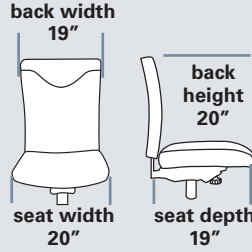

EXPEDITED TRADEMARK 2500

STANDARD FEATURES

- Accommodates up to 300lbs
- Meets CAL 117-2013
- 27" high hub base
- 60 mm dual casters
- Top stitch sewn fabric on seat and back
- Thoracic support
- Two-color upholstery available
- Standard seat height approx. range for model pictured (floor to top of seat): 17 1/2" to 20 1/2" (with 1101 cylinder)

Model 25155

OPTIONS See pages 128-129 for additional options

No multi-shift options, 65 headrest or BT models

25155 Task

MEDIUM BACK
Ratchet back, multi-function 55-control w/ built-in seat slider

For more information on the 55 Control, click here for details.

STANDARD FEATURES

- Accommodates up to 300lbs
- Meets CAL 117-2013
- 27" high hub base
- 60 mm dual casters
- Top stitch sewn fabric on seat and back
- Thoracic support
- Two-color upholstery available
- Standard seat height approx. range for model pictured (floor to top of seat): 17 1/2" to 20 1/2" (with 1101 cylinder)