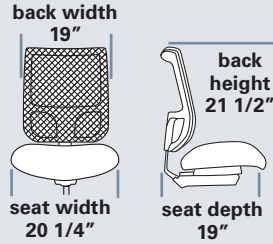

# EXPEDITED TECH 1400

**STANDARD FEATURES**

- Accommodates up to 300lbs
- Meets CAL 117-2013
- 27" high hub base
- 60mm dual casters
- Height adjustable, black mesh back
- Standard seat height approx. range for model pictured (floor to top of seat): 17 1/2" to 20 1/2" (with 1101 cylinder)

Model 14355

**OPTIONS** See pages 128-129 for additional options

*No multi-shift options, 65 headrest or BT models*

**14355 Task**

**MANAGERS HIGH BACK**  
Ratchet back, multi-function 55-control w/ built-in seat slider

**For more information on the 55 Control, click here for details.**

**STANDARD FEATURES**

- Accommodates up to 300lbs
- Meets CAL 117-2013
- 27" high hub base
- 60mm dual casters
- Height adjustable, upholstered back
- Standard seat height approx. range for model pictured (floor to top of seat): 17 1/2" to 20 1/2" (with 1101 cylinder)