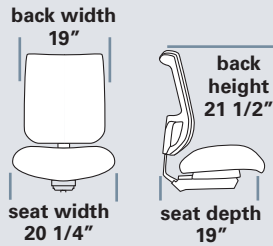

# EXPEDITED TECH 1400

**STANDARD FEATURES**

- Accommodates up to 300lbs
- Meets CAL 117-2013
- 27" high hub base
- 60mm dual casters
- Height adjustable, black mesh back
- Standard seat height approx. range for model pictured (floor to top of seat): 17 1/2" to 20 1/2" (with 1101 cylinder)

Model 14355

**OPTIONS** See pages 128-129 for additional options

*No multi-shift options, 65 headrest or BT models*

**14355 Task**

**MANAGERS HIGH BACK**  
Ratchet back, multi-function 55-control w/ built-in seat slider

Arm	B	C (com)	D	E (col)	F	G	L
Armless	885	901	921	950	993	1,056	1,162
18A	1,058	1,074	1,094	1,123	1,166	1,229	1,335
25A	1,017	1,033	1,053	1,082	1,125	1,188	1,294
37A	1,064	1,080	1,100	1,129	1,172	1,235	1,341

**For more information on the 55 Control, click here for details.**

**STANDARD FEATURES**

- Accommodates up to 300lbs
- Meets CAL 117-2013
- 27" high hub base
- 60mm dual casters
- Height adjustable, upholstered back
- Standard seat height approx. range for model pictured (floor to top of seat): 17 1/2" to 20 1/2" (with 1101 cylinder)