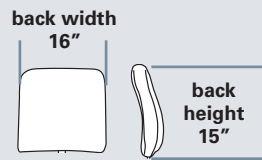

STOOLS 5900

STANDARD FEATURES

- Accommodates up to 250lbs
- Standard seat height approx. range (floor to top of seat): 18 1/4" to 23 1/4" (model 5911 with 140mm cylinder); 17" to 22" (model 5931 with 140mm cylinder)

OPTIONS No additional options available for this chair

5911 Stool

SQUARE FOOT STOOL

140mm cylinder standard

*other cylinder sizes & casters available, specify on order

Arm	B	C (com)	D	E (col)	F	G	L
Armless	395	403	414	428	446	482	545

5931 Stool

ROUND FOOT STOOL

140mm cylinder standard

*other cylinder sizes & casters available, specify on order

Arm	B	C (com)	D	E (col)	F	G	L
Armless	372	380	391	405	422	459	521

STOOL BACK OPTIONS

580 BACK

5931 Back

STOOL BACK

Includes support bar, can be added to 5911 or 5931 stool

Arm	B	C (com)	D	E (col)	F	G	L
Armless	199	207	218	232	250	286	349

580 Back

STOOL BACK

Includes support bar, can be added to 5911 or 5931 stool

Arm	B	C (com)	D	E (col)	F	G	L
Armless	322	338	358	391	434	501	617

LIST PRICE

*Option 58 required on Vinyl and Leather **55**