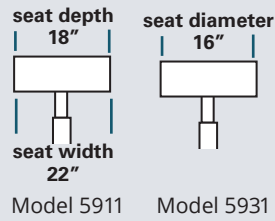

## STANDARD FEATURES

- Accommodates up to 250lbs
- Standard seat height approx. range (floor to top of seat): 18 1/4" to 23 1/4" (model 5911 with 140mm cylinder); 17" to 22" (model 5931 with 140mm cylinder)

#### SQUARE FOOT STOOL

140mm cylinder standard

\*other cylinder sizes & casters available, specify on order

Arm	B	C (com)	D	E (col)	F	G	L
Armless	395	403	414	428	446	482	545

#### ROUND FOOT STOOL

140mm cylinder standard

\*other cylinder sizes & casters available, specify on order

Arm	B	C (com)	D	E (col)	F	G	L
Armless	372	380	391	405	422	459	521