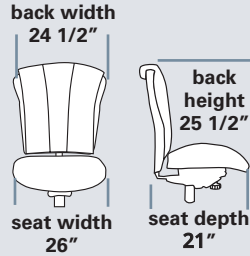

## STANDARD FEATURES

- Accommodates up to 500lbs
- Meets CAL 117-2013
- 28" black nylon reinforced base
- 70 mm heavy duty casters
- Dual density seat foam
- Seat pan structure is 7/8" thick 10 ply hardwood
- Fully upholstered outback in black air knit
- Extended back bar
- Standard seat height approx. range for model pictured (floor to top of seat): 18 3/4" to 22 1/4" (with 100mm cylinder)

## SEAT SIZE OPTIONS

	LIST PRICE
<b>8515</b> X-Small 26 w x 18 d	N/C
<b>8517</b> Medium 26 w x 21 d	N/C
<b>8518</b> Large 26 w x 22 d	N/C

## POPULAR OPTIONS

	LIST PRICE
#70P Extra thick, soft arm pad	<b>17</b>
#25F RFoam	<b>83</b>
#60L Air Lumbar	<b>149</b>
#24/7 Upgrade	<b>385</b>

## STANDARD FEATURES

- Accommodates up to 500lbs
- Meets CAL 117-2013
- 28" black nylon reinforced base
- 70 mm heavy duty casters
- Dual density seat foam
- Seat pan structure is 7/8" thick 10 ply hardwood
- Fully upholstered out back in black air knit
- Extended back bar
- Standard seat height approx. range for model pictured (floor to top of seat): 18 3/4" to 22 1/4" (with 100mm cylinder)