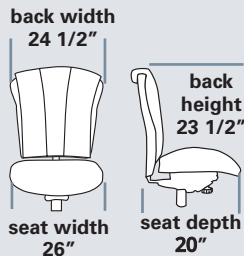

## STANDARD FEATURES

- Accommodates up to 500lbs
- Meets CAL 117-2013
- 28" black nylon reinforced base
- 70 mm heavy duty casters
- Dual density seat foam
- Seat pan structure is 7/8" thick 10 ply hardwood
- Fully upholstered outback in black air knit
- Extended back bar
- Standard seat height approx. range for model pictured (floor to top of seat): 18 3/4" to 22 1/4" (with 100mm cylinder)

## STANDARD FEATURES

- Accommodates up to 500lbs
- Meets CAL 117-2013
- 28" black nylon reinforced base
- 70 mm heavy duty casters
- Dual density seat foam
- Seat pan structure is 7/8" thick 10 ply hardwood
- Fully upholstered out back in black air knit
- Extended back bar
- Standard seat height approx. range for model pictured (floor to top of seat): 18 3/4" to 22 1/4" (with 100mm cylinder)