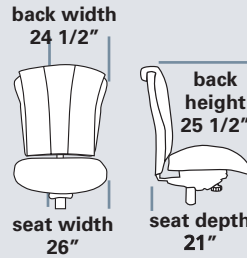

## STANDARD FEATURES

- Accommodates up to 500lbs
- Meets CAL 117-2013
- 28" black nylon reinforced base
- 70 mm heavy duty casters
- Dual density seat foam
- Seat pan structure is 7/8" thick 10 ply hardwood
- Fully upholstered out back in black air knit
- Extended back bar
- Standard seat height approx. range for model pictured (floor to top of seat): 18 3/4" to 22 1/4" (with 100mm cylinder)

## SEAT SIZE OPTIONS

	LIST PRICE
<b>8515</b> X-Small 26 w x 19 d	N/C
<b>8516</b> Small 26 w x 20 d	N/C
<b>8518</b> Large 26 w x 22 d	N/C

## POPULAR OPTIONS

	LIST PRICE
#70P Extra thick, soft arm pad	17
#25F RFoAM	83
#59L Comfort cut out	88
#60L Air Lumbar	149
#70L Air Thoracic	149
#68L Air Lumbar & Thoracic	237
#65HR Articulating Headrest	420
#24/7 Upgrade	385

## STANDARD FEATURES

- Accommodates up to 500lbs
- 24/7 rated
- Meets CAL 117-2013
- 28" black nylon reinforced base
- 70 mm dual casters
- 9 Ply tapered seat shell w/ dual density seat foam
- Boxing and back seat panel in black Aim fabric
- Upholstered outback and bottom in back clean out in black Aim fabric
- Standard seat height approx. range for model 18 3/4" to 22 1/4" (with 100mm cylinder)