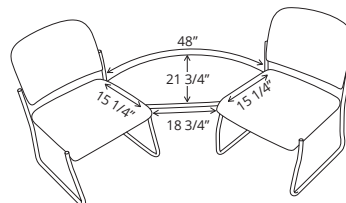

back width

20 1/2"

seat width

21"

back height

17"

seat depth

19 1/4"

### 703A Guest Lobby

Deluxe sled base style steel frame guest chair in black powder coat, with upholstered polyurethane padded arms

Arm	B	C (com)	D	E (col)	F	G	L
Arm	976	1,001	1,037	1,087	1,154	1,261	1,470

## DIMENSIONS

Outside of the arm pads: 24"

Top of the back to the floor: 32 1/2"

Chairs require assembly

## DIMENSIONS

Outside of the arm pads: 24"  
Top of the back to the floor: 32 1/2"

*Chairs require assembly*