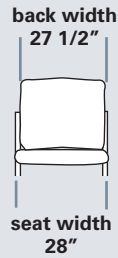

SIDEKICK 700

STANDARD FEATURES

- Accommodates up to 300lbs
- Meets CAL 117-2013
- High density foam on a generous sized seat and back
- 14 gauge round heavy gauge 1 1/8" diameter tubular steel frame
- Does not stack
- Models 702 and 702A are wall savers
- Standard floor-to-top seat height approx. 19"

Model 704A

OPTIONS Available options are listed below