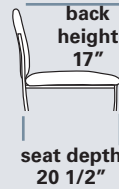

SIDEKICK 700

STANDARD FEATURES

- Accommodates up to 300lbs
- Meets CAL 117-2013
- High density foam on a generous sized seat and back
- 14 gauge round heavy gauge 1 1/8" diameter tubular steel frame
- Does not stack
- Models 702 and 702A are wall savers
- Standard floor-to-top seat height approx. 19"

Model 704A

OPTIONS Available options are listed below