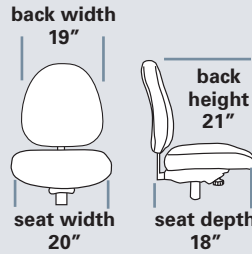

MULTI-SHIFT 9800

STANDARD FEATURES

- Accommodates up to 350lbs
- Meets CAL 117-2013
- 28" black nylon reinforced base
- 70 mm heavy duty casters
- Dual density seat foam
- Fully upholstered outback & seat w/edge guard
- Standard seat height approx. range for model pictured (floor to top of seat): 18 1/2" to 22" (with 100mm cylinder)

Model 9806

OPTIONS See pages 128-129 for additional options

01A Fold away arm with vertical and horizontal adjustment and standard 10 pad
219

08A 3 position pivot, vertically and horizontally adjustable arm with standard 10 pad
152

POPULAR OPTIONS

	LIST PRICE
■ #70P Extra thick, soft arm pad	17
■ #25F RFoaM	83
■ #60L Air Lumbar	149

MULTI-SHIFT 9800

STANDARD FEATURES

- Accommodates up to 350lbs
- Meets CAL 117-2013
- 28" black nylon reinforced base
- 70 mm heavy duty casters
- Dual density seat foam
- Fully upholstered outback & seat w/edge guard
- Standard seat height approx. range for model pictured (floor to top of seat): 18 1/2" to 22" (with 100mm cylinder)

STANDARD FEATURES

- Accommodates up to 350lbs
- Meets CAL 117-2013
- 28" black nylon reinforced base
- 70 mm heavy duty casters
- Dual density seat foam
- Fully upholstered outback & seat w/edge guard
- Standard seat height approx. range for model pictured (floor to top of seat): 18 1/2" to 22" (with 100mm cylinder)