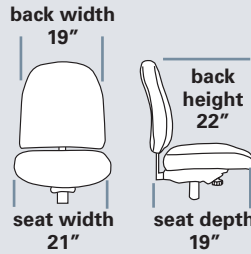

MULTI-SHIFT 9800

STANDARD FEATURES

- Accommodates up to 350lbs
- Meets CAL 117-2013
- 28" black nylon reinforced base
- 70 mm heavy duty casters
- Dual density seat foam
- Fully upholstered outback & seat w/edge guard
- Standard seat height approx. range for model pictured (floor to top of seat): 18 1/2" to 22" (with 100mm cylinder)

SEAT SIZE OPTIONS

	LIST PRICE
982 Medium 21 w x 19 d	N/C
989 Large 22 w x 19 1/2 d	N/C
791 X-Small Tractor 19 3/4 w x 19 3/4 d	55
792 Small Tractor 22 w x 19 3/4 d	55
793 Medium Tractor 22 1/2 w x 20 1/4 d	55

POPULAR OPTIONS

	LIST PRICE
■ #70P Extra thick, soft arm pad	17
■ #25F RFoaM	83
■ #60L Air Lumbar	149

MULTI-SHIFT 9800

STANDARD FEATURES

- Accommodates up to 350lbs
- Meets CAL 117-2013
- 28" black nylon reinforced base
- 70 mm heavy duty casters
- Dual density seat foam
- Fully upholstered outback & seat w/edge guard
- Standard seat height approx. range for model pictured (floor to top of seat): 18 1/2" to 22" (with 100mm cylinder)

Model 9826

OPTIONS See pages 128-129 for additional options

9826 Task

MANAGERS HIGH BACK
Ratchet back, balance syncro 06-control w/ seat slider

Arm	B	C (com)	D	E (col)	F	G	L
Armless	1,700	1,733	1,775	1,846	1,936	2,075	2,314