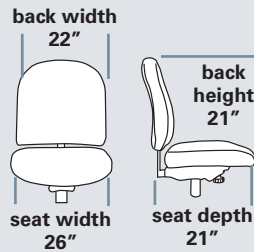

METRO 2000

STANDARD FEATURES

- Accommodates up to 500lbs
- Meets CAL 117-2013
- 28" black nylon reinforced base
- 70 mm heavy duty casters
- Seat pan structure is 7/8" thick 10 ply hardwood
- Extended back bar
- Standard seat height approx. range for model pictured (floor to top of seat): 18 1/2" to 22" (with 100mm cylinder)

Option 58 required on Teknit fabric

Model 2006

OPTIONS See pages 128-129 for additional options

Not available: 04, 08, 09, 18, 23, 24 & 37 Arms, 33 Seat Slider