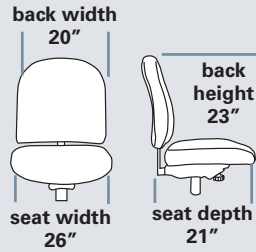

METRO 2000

STANDARD FEATURES

- Accommodates up to 500lbs
- Meets CAL 117-2013
- 28" black nylon reinforced base
- 70 mm heavy duty casters
- Seat pan structure is 7/8" thick 10 ply hardwood
- Extended back bar
- Standard seat height approx. range for model pictured (floor to top of seat): 18 1/2" to 22" (with 100mm cylinder)

Option 58 required on Teknit fabric

Model 2086

OPTIONS See pages 128-129 for additional options

Not available: 04, 08, 09, 18, 23, 24 & 37 Arms, 33 Seat Slider