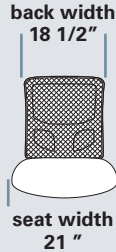

# EXPEDITED EVOLVE 1500

**STANDARD FEATURES**

- Accommodates up to 300lbs
- Meets CAL 117-2013
- 27" high hub base
- 60mm dual casters
- 1900 comfort molded foam tractor seat
- Defined contoured lumbar area
- Height adjustable, black mesh back
- Standard seat height approx. range for model pictured (floor to top of seat): 17 1/2" to 20 1/2" (with 1101 cylinder)\*

**For more information on the 55 Control, click here for details.**

Arm	B	C (com)	D	E (col)	F	G	L
Armless	857	874	894	922	965	1,029	1,135
18A	1,030	1,047	1,067	1,095	1,138	1,202	1,308
25A	989	1,006	1,026	1,054	1,097	1,161	1,267
37A	1,036	1,053	1,073	1,101	1,144	1,208	1,314

**STANDARD FEATURES**

- Accommodates up to 300lbs
- Meets CAL 117-2013
- 27" high hub base
- 60mm dual casters
- 1900 comfort molded foam tractor seat
- Defined contoured lumbar area
- Height adjustable, black mesh back
- Standard seat height approx. range for model pictured (floor to top of seat): 17 1/2" to 20 1/2" (with 1101 cylinder)\*

**SEAT SIZE OPTIONS**

	LIST PRICE
<b>480</b> Small 18 1/2 w x 17 1/2 d	N/C
<b>482</b> Medium 20 w x 19 d	N/C
<b>484</b> Large 21 w x 20 d	N/C
<b>490</b> X-Large 23 w x 21 d	N/C

	LIST PRICE
<b>1100</b> X-Small Tractor 19 3/4 w x 19 3/4 d	55
<b>1200</b> Small Tractor 22 w x 19 3/4 d	55
<b>1300</b> Medium Tractor 22 1/2 w x 20 1/4 d	55