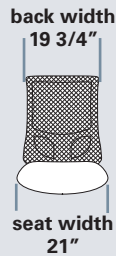

# EXPEDITED EVOLVE 1500

**STANDARD FEATURES**

- Accommodates up to 300lbs
- Meets CAL 117-2013
- 27" high hub base
- 60mm dual casters
- 1900 comfort molded foam tractor seat
- Defined contoured lumbar area
- Height adjustable, black mesh back
- Standard seat height approx. range for model pictured (floor to top of seat): 17 1/2" to 20 1/2" (with 1101 cylinder)\*

Model 15155

**OPTIONS** See pages 128-129 for additional options

*No multi-shift options, 65 headrest or BT models*

**15155 Task**

**MEDIUM BACK**  
Ratchet back, multi-function 55-control w/ built-in seat slider

**For more information on the 55 Control, click here for details.**

Arm	B	C (com)	D	E (col)	F	G	L
Armless	857	874	894	922	965	1,029	1,135
18A	1,030	1,047	1,067	1,095	1,138	1,202	1,308
25A	989	1,006	1,026	1,054	1,097	1,161	1,267
37A	1,036	1,053	1,073	1,101	1,144	1,208	1,314

**STANDARD FEATURES**

- Accommodates up to 300lbs
- Meets CAL 117-2013
- 27" high hub base
- 60mm dual casters
- 1900 comfort molded foam tractor seat
- Defined contoured lumbar area
- Height adjustable, black mesh back
- Standard seat height approx. range for model pictured (floor to top of seat): 17 1/2" to 20 1/2" (with 1101 cylinder)\*