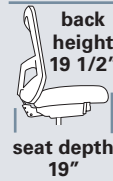

# EXPEDITED EVOLVE 1500

**STANDARD FEATURES**

- Accommodates up to 300lbs
- Meets CAL 117-2013
- 27" high hub base
- 60mm dual casters
- 1900 comfort molded foam tractor seat
- Defined contoured lumbar area
- Height adjustable, black mesh back
- Standard seat height approx. range for model pictured (floor to top of seat): 17 1/2" to 20 1/2" (with 1101 cylinder)\*

**STANDARD FEATURES**

- Accommodates up to 300lbs
- Meets CAL 117-2013
- 27" high hub base
- 60mm dual casters
- 1900 comfort molded foam tractor seat
- Defined contoured lumbar area
- Height adjustable, black mesh back
- Standard seat height approx. range for model pictured (floor to top of seat): 17 1/2" to 20 1/2" (with 1101 cylinder)\*