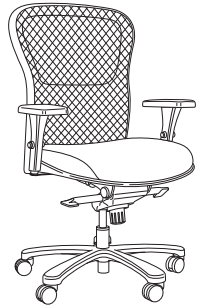

ESSENTIALS 160

STANDARD FEATURES

- Accommodates up to 300lbs
- Meets CAL 117-2013
- 27" base standard
- Black mesh back
- High density, highly resilient seat cushion foam
- Adjustable lumbar support has a 4" vertical range to support all back sizes
- Standard seat height approx. range for model pictured (floor to top of seat): 19 1/2" to 22 1/4"

Features on the Essentials are standard and additional options are not available.

162 Task

BLACK SWIVEL

2:1 knee syncro, multi-function arm rest with four position adjustments, chair locks into 5 different positions within the full tilt range

Standard
black air mesh

B

C

D

E

F

G

L

798

869

886

905

934

977

1,041

1,146

Available in QuickShip. See page 7 for details.

#30 Hardfloor casters **50**

STANDARD FEATURES

- Accommodates up to 300lbs
- Meets CAL 117-2013 and CAL 133
- 27" high hub base standard
- Black mesh seat and back
- Adjustable lumbar support provides a 3 1/2" vertical range to support all back sizes
- Padded waterfall front edge
- Standard seat height approx. range for model pictured (floor to top of seat): 18 3/4" to 21 1/4"

Features on the Essentials are standard and additional options are not available.

167 Task

MESH ON MESH SWIVEL

Multi-function arm rest with four position adjustment, advanced synchro tilt control w/ built-in seat slider and tilt lock

Standard
black mesh

833

Available in QuickShip. See page 7 for details.

#30 Hardfloor casters **60**

ESSENTIALS POPULAR OPTIONS

- #68HRBlack leather headrest **LIST PRICE 105**
  Model 161 and 162