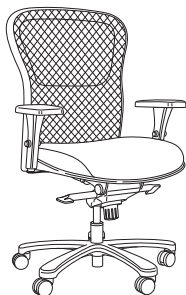

ESSENTIALS POPULAR OPTIONS

1. #68HR Black leather headrest
2. Model 161 and 162

105