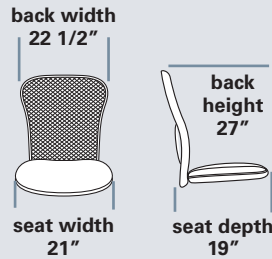

939

Available in QuickShip. See page 6 for details.

#30 Hardfloor casters 50

STANDARD FEATURES

- Accommodates up to 300lbs
- Meets CAL 117-2013
- 27" base standard
- Black mesh back
- High density, highly resilient seat cushion foam
- Adjustable lumbar support has a 4" vertical range to support all back sizes
- Standard seat height approx. range (floor to top of seat) for model pictured: 18 3/4" to 22 3/4"

- Accommodates up to 300lbs
- Meets CAL 117-2013
- 27" base standard
- Black mesh back
- High density, highly resilient seat cushion foam
- Adjustable lumbar support has a 4" vertical range to support all back sizes
- Standard seat height approx. range for model pictured (floor to top of seat): 19 1/2" to 22 1/4"