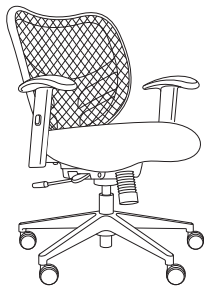

Simple syncro up/down arm rest w/seat slider

591

662

679

699

727

770

834

939

Available in QuickShip. See page 6 for details.

#30 Hardfloor casters 50

STANDARD FEATURES

- Accommodates up to 300lbs
- Meets CAL 117-2013
- 27" base standard
- Black mesh back
- High density, highly resilient seat cushion foam
- Adjustable lumbar support has a 4" vertical range to support all back sizes
- Standard seat height approx. range (floor to top of seat) for model pictured: 18 3/4" to 22 3/4"