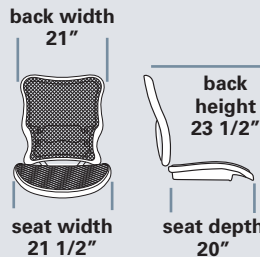

Standard
black air mesh

B

C

D

E

F

G

L

798

869

886

905

934

977

1,041

1,146

Available in QuickShip. See page 7 for details.

#30 Hardfloor casters **50**

STANDARD FEATURES

- Accommodates up to 300lbs
- Meets CAL 117-2013 and CAL 133
- 27" high hub base standard
- Black mesh seat and back
- Adjustable lumbar support provides a 3 1/2" vertical range to support all back sizes
- Padded waterfall front edge
- Standard seat height approx. range for model pictured (floor to top of seat): 18 3/4" to 21 1/4"