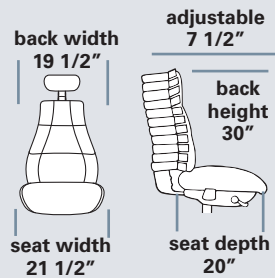

VERTE 2200

STANDARD FEATURES

- Accommodates up to 300lbs
- Meets CAL 117-2013
- Dual density seat foam
- 11 torsion spring loaded joints take an exact spine impression which can be locked in place
- Upholstered outback with black air knit fabric
- Black leather standard
- Standard seat height approx. range for model pictured (floor to top of seat): 19 1/2" to 23" (with 100mm cylinder)