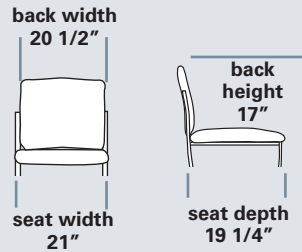

## STANDARD FEATURES

- Accommodates up to 300 lbs
- Meets CAL 117-2013
- High density foam on a generous sized seat and back
- 14 gauge round heavy gauge 1 1/8" diameter tubular steel frame
- Does not stack
- Models 701 and 701A are wall savers
- Standard floor-to-top seat height approx. 19"

## DIMENSIONS

Outside of the arm pads: 24"  
Top of the back to the floor: 32 1/2"

*Chairs require assembly*

back width  
27 1/2"

seat width  
28"

back height  
17"

seat depth  
20 1/2"

Model 704A

**OPTIONS** Available options are listed below

## DIMENSIONS

Outside of the arm pads: 31"

Top of the back to the floor: 32 1/2"

*Chairs require assembly*