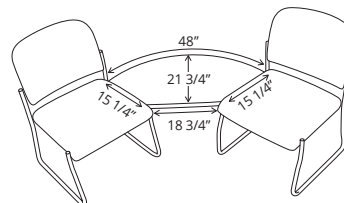

### 703A Guest Lobby

Deluxe sled base style steel frame guest chair in black powder coat, with upholstered polyurethane padded arms

Arm	B	C (com)	D	E (col)	F	G	L
Arm	887	910	943	988	1049	1146	1336

## DIMENSIONS

Outside of the arm pads: 24"  
Top of the back to the floor: 32 1/2"

*Chairs require assembly*

back width  
27 1/2"

seat width  
28"

back height  
17"

seat depth  
20 1/2"

Model 704A

**OPTIONS** Available options are listed below

## DIMENSIONS

Outside of the arm pads: 31"

Top of the back to the floor: 32 1/2"

*Chairs require assembly*