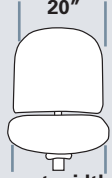

STANDARD FEATURES

- Accommodates up to 300lbs
- Meets CAL 117-2013
- 27" nylon base
- 55 mm dual hooded black casters
- Adjustable height footring
- Standard seat height approx. range for model pictured (floor to top of seat): 25" to 32" (with 200mm cylinder)

Option 58 required on vinyl and leather back

back width
20"

seat width
21"