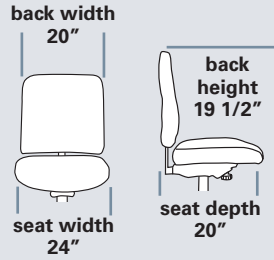

PROTASK 5800

STANDARD FEATURES

1. Accommodates up to 400lbs
   - 28" black nylon reinforced base
   - 70mm heavy-duty casters
   - Extended back bar
   - Standard seat height approx. range for model pictured (floor to top of seat): 18 1/2" to 22" (with 100mm cylinder)
2. **Option 58 required on vinyl and leather backs**

Model BT52

OPTIONS See pages 128-129 for additional options

Not available: 04, 08, 09, 18, 23, 24 & 37 Arms; 33 Seat Slider; 582 Backs