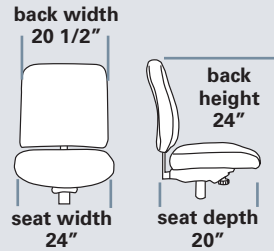

Model BT55

OPTIONS See pages 128-129 for additional options

Not available: 04, 08, 09, 18, 23, 24 & 37 Arms; 33 Seat Slider; 582 Backs