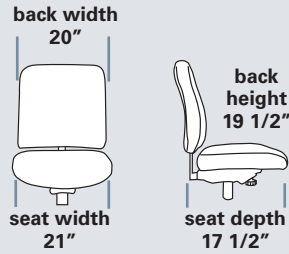

PROTASK 5800

STANDARD FEATURES

- Accommodates up to 300lbs
- Meets CAL 117-2013
- 27" nylon base
- 55 mm dual hooded black casters
- Standard seat height approx. range for model pictured (floor to top of seat): 19 1/2" to 22 3/4" (with 100mm cylinder)

Option 58 required on vinyl and leather backs

Model 5844

OPTIONS See pages 128-129 for additional options