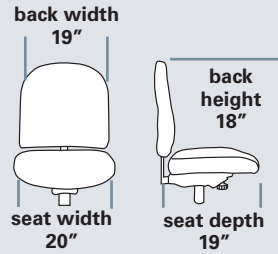

INTERNET 4800

STANDARD FEATURES

- Accommodates up to 300lbs
- Meets CAL 117-2013
- 27" nylon base
- 55 mm dual hooded black casters
- Standard seat height approx. range for model pictured (floor to top of seat): 19 1/4" to 22 3/4" (with 100mm cylinder)

Model 4814

OPTIONS See pages 128-129 for additional options

01A Fold away arm with vertical and horizontal adjustment and standard 10 pad 199

08A 3 position pivot, vertically and horizontally adjustable arm with standard 10 pad 138