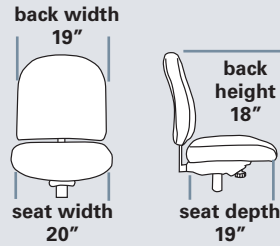

STANDARD FEATURES

- Accommodates up to 300lbs
- Meets CAL 117-2013
- 28" nylon base
- 55 mm dual hooded black casters
- Standard seat height approx. range for model pictured (floor to top of seat): 19 1/4" to 22 3/4" (with 100mm cylinder)

SEAT SIZE OPTIONS

	LIST PRICE		LIST PRICE
480 Small 18 1/2 w x 17 1/2 d	N/C	1100 X-Small Tractor 19 3/4 w x 19 3/4 d	50
482 Medium 20 w x 19 d	N/C	1200 Small Tractor 22 w x 19 3/4 d	50
490 X-Large 23 w x 21 d	N/C	1300 Medium Tractor 22 1/2 w x 20 1/4 d	50
1900 Molded Tractor 21 w x 19 d	N/C	1500 Deep Tractor 24 1/4 w x 19 3/4 d	150

POPULAR OPTIONS

	LIST PRICE
■ #70P Extra thick, soft arm pad	15
■ #25F RFoAM	75
■ #60L Air Lumbar	135
■ #70L Air Thoracic	135
■ #68L Air Lumbar & Thoracic	215

24/7 UPGRADE

	LIST PRICE
24/7 Upgrade includes	295
■ Seat Slider	
■ 28" Heavy base	
■ 70mm Heavy duty casters	
■ 9 Ply seat shell	
■ Dual Density Foam	

INTERNET 4800

STANDARD FEATURES

- Accommodates up to 300lbs
- Meets CAL 117-2013
- 27" nylon base
- 55 mm dual hooded black casters
- Adjustable height foot ring
- Standard seat height approx. range for model pictured (floor to top of seat): 25" to 32" (with 200mm cylinder)