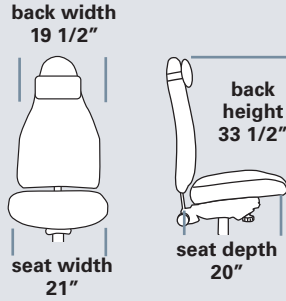

MP484-NS CONT Task	Arm	B	C (com)	D	E (col)	F	G	L
MANAGERS HIGH BACK Enhanced task 07-control and ratchet back w/seat slider	Armless	1117	1140	1173	1218	1279	1376	1566

SEAT SIZE OPTIONS	LIST PRICE	SEAT SIZE OPTIONS	*400 lbs rated*	LIST PRICE
252 Small 20 w x 18 d	N/C	2062 Small 24 w x 20 d		295
255 Large 21 1/2 w x 20 d	N/C	2063 Medium 24 w x 21 d		295
		2064 Large 24 w x 22 d		295

STANDARD FEATURES

- Accommodates up to 300lbs
- Meets CAL 117-2013
- 28" nylon base
- 55 mm dual hooded black casters
- Standard seat height approx. range for model pictured (floor to top of seat): 19 1/4" to 22 3/4" (with 100mm cylinder)