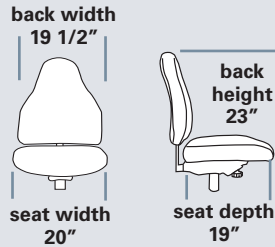

STANDARD FEATURES

- Accommodates up to 300lbs
- Meets CAL 117-2013
- 28" nylon base
- 55 mm dual hooded black casters
- Standard seat height approx. range for model pictured (floor to top of seat): 19 1/4" to 22 3/4" (with 100mm cylinder)

INTERNET 4800

STANDARD FEATURES

- Accommodates up to 300lbs
- Meets CAL 117-2013
- 27" nylon base
- 55 mm dual hooded black casters
- Adjustable height foot ring
- Standard seat height approx. range for model pictured (floor to top of seat): 25" to 32" (with 200mm cylinder)

48133-37200 Stool

MEDIUM BACK STOOL
Ratchet back, tri-action 33-control

Arm	B	C (com)	D	E (col)	F	G	L
Armless	933	956	989	1034	1095	1192	1382

STANDARD FEATURES

- Accommodates up to 300lbs
- Meets CAL 117-2013
- 27" nylon base
- 55 mm dual hooded black casters
- Adjustable height foot ring
- Standard seat height approx. range for model pictured (floor to top of seat): 25" to 32" (with 200mm cylinder)