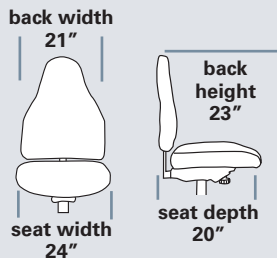

STOOLS POPULAR OPTIONS

- #70P Extra thick, soft arm pad **15**
 - #33SS Seat Slider **50**
 - #25F RFoam **75**
 - #59L Comfort cut out **80**
 - #60L Air lumbar **135**
 - #16B Foot ring base **N/C**
- w/60mm no hood caster. Only available in 175mm or 200mm cylinder

LIST PRICE

For 31" - 39" counter heights - request 200 mm cylinder

For 34" - 44" counter heights - request 270 mm cylinder

www.rfmseating.com

INTERNET 4800

STANDARD FEATURES

- Accommodates up to 400lbs
- Meets CAL 117-2013
- 28" black nylon reinforced base
- 70mm heavy-duty casters
- Extended back bar
- Standard seat height approx. range for model pictured (floor to top of seat): 18 1/2" to 22" (with 100mm cylinder)

Model BT41

OPTIONS See pages 128-129 for additional options

Not available: 04, 08, 09, 18, 23, 24 & 37 Arms; 33 Seat Slider; 481, 489 Backs

BT41 Task

MANAGERS HIGH BACK
Enhanced ratchet back swivel tilter
07-control