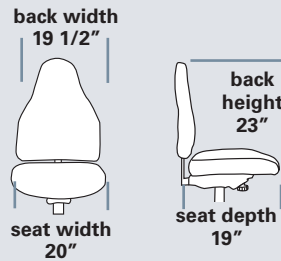

INTERNET 4800

STANDARD FEATURES

- Accommodates up to 300lbs
- Meets CAL 117-2013
- 27" nylon base
- 55 mm dual hooded black casters
- Standard seat height approx. range for model pictured (floor to top of seat): 19 1/4" to 22 3/4" (with 100mm cylinder)

Arm	B	C (com)	D	E (col)	F	G	L
Armless	830	853	886	931	992	1089	1279

*24/7 Upgrade option available on 05, 14, and NS models.

SEAT SIZE OPTIONS

	LIST PRICE		LIST PRICE
480 Small 18 1/2 w x 17 1/2 d	N/C	1100 X-Small Tractor 19 3/4 w x 19 3/4 d	50
484 Large 21 w x 20 d	N/C	1200 Small Tractor 22 w x 19 3/4 d	50
490 X-Large 23 w x 21 d	N/C	1300 Medium Tractor 22 1/2 w x 20 1/4 d	50
1900 Molded Tractor 21 w x 19 d	N/C	1500 Deep Tractor 24 1/4 w x 19 3/4 d	150

POPULAR OPTIONS

	LIST PRICE
■ #70P Extra thick, soft arm pad	15
■ #25F RFoam	75
■ #59L comfort cutout	80
■ #60L Air Lumbar	135
■ #68L Air Lumbar & Thoracic	215
■ #65HR Articulating headrest	382

24/7 UPGRADE

	LIST PRICE
24/7 Upgrade includes	295
■ Seat Slider	
■ 28" Heavy base	
■ 70mm Heavy duty casters	
■ 9 Ply seat shell	
■ Dual Density Foam	

INTERNET 4800

STANDARD FEATURES

- Accommodates up to 350lbs
- 24/7 rated
- Meets CAL 117-2013
- 28" black nylon reinforced base
- 70 mm dual casters
- Thoracic support
- 9 Ply tapered seat shell w/ dual density seat foam
- Boxing and back seat panel in black Aim fabric
- Upholstered outback and bottom in back clean out in black Aim fabric
- Standard seat height approx. range for model pictured (floor to top of seat): 19 1/4" to 22 3/4" (with 100mm cylinder)