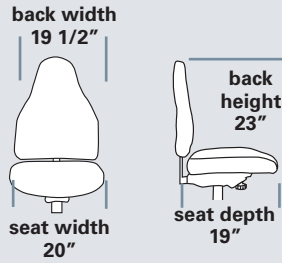

INTERNET 4800

STANDARD FEATURES

- Accommodates up to 300lbs
- Meets CAL 117-2013
- 27" nylon base
- 55 mm dual hooded black casters
- Standard seat height approx. range for model pictured (floor to top of seat): 19 1/4" to 22 3/4" (with 100mm cylinder)

NS481 Task	Arm	B	C (com)	D	E (col)	F	G	L
MEDIUM BACK Ratchet back, enhanced task 07-control w/seat slider	Armless	793	816	849	894	955	1052	1242

*24/7 Upgrade option available on 05, 14, and NS models.

SEAT SIZE OPTIONS	LIST PRICE	LIST PRICE
480 Small 18 1/2 w x 17 1/2 d	N/C	
484 Large 21 w x 20 d	N/C	
490 X-Large 23 w x 21 d	N/C	
1900 Molded Tractor 21 w x 19 d	N/C	
1100 X-Small Tractor 19 3/4 w x 19 3/4 d		50
1200 Small Tractor 22 w x 19 3/4 d		50
1300 Medium Tractor 22 1/2 w x 20 1/4 d		50
1500 Deep Tractor 24 1/4 w x 19 3/4 d		150

POPULAR OPTIONS	LIST PRICE
■ #70P Extra thick, soft arm pad	15
■ #25F RFoam	75
■ #60L Air Lumbar	135

24/7 UPGRADE	LIST PRICE
24/7 Upgrade includes	295
■ Seat Slider	
■ 28" Heavy base	
■ 70mm Heavy duty casters	
■ 9 Ply seat shell	
■ Dual Density Foam	