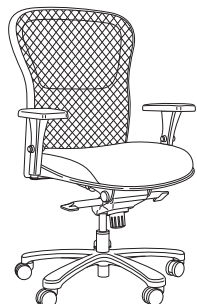

95

ESSENTIALS 160

STANDARD FEATURES

- Accommodates up to 300lbs
- Meets CAL 117-2013
- 27" base standard
- Black mesh back
- High density, highly resilient seat cushion foam
- Adjustable lumbar support has a 4" vertical range to support all back sizes
- Standard seat height approx. range for model pictured (floor to top of seat): 19 1/2" to 22 1/4"

Model 162

Features on the Essentials are standard and additional options are not available.

162 Task

BLACK SWIVEL
2:1 knee syncro, multi-function arm rest with four position adjustments, chair locks into 5 different positions within the full tilt range