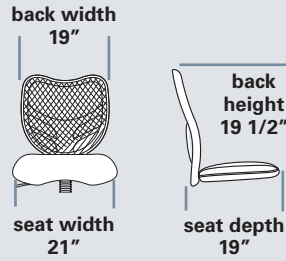

ESSENTIALS 160

STANDARD FEATURES

- Accommodates up to 300lbs
- Meets CAL 117-2013
- 27" High hub base standard
- Black mesh back
- Comfort molded foam tractor seat
- Standard seat height approx. range (floor to top of seat) for model pictured: 18 3/4" to 23"

661

700

758

854

Available in QuickShip. See page 6 for details.

#30 Hardfloor casters 45

STANDARD FEATURES

- Accommodates up to 300lbs
- Meets CAL 117-2013
- 27" base standard
- Black mesh back
- High density, highly resilient seat cushion foam
- Adjustable lumbar support has a 4" vertical range to support all back sizes
- Standard seat height approx. range (floor to top of seat) for model pictured: 18 3/4" to 22 3/4"

95

ESSENTIALS 160

STANDARD FEATURES

- Accommodates up to 300lbs
- Meets CAL 117-2013
- 27" base standard
- Black mesh back
- High density, highly resilient seat cushion foam
- Adjustable lumbar support has a 4" vertical range to support all back sizes
- Standard seat height approx. range for model pictured (floor to top of seat): 19 1/2" to 22 1/4"

Standard black leather	B	C (com)	D	E (col)	F	G	L
725	790	805	823	849	888	946	1042

Available in QuickShip. See page 7 for details.

#30 Hardfloor casters **45**

STANDARD FEATURES

- Accommodates up to 300lbs
- Meets CAL 117-2013 and CAL 133
- 27" high hub base standard
- Black mesh seat and back
- Adjustable lumbar support provides a 3 1/2" vertical range to support all back sizes
- Padded waterfall front edge
- Standard seat height approx. range for model pictured (floor to top of seat): 18 3/4" to 21 1/4"