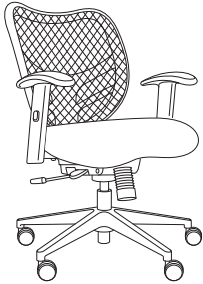

661

700

758

854

Available in QuickShip. See page 6 for details.

#30 Hardfloor casters 45

STANDARD FEATURES

- Accommodates up to 300lbs
- Meets CAL 117-2013
- 27" base standard
- Black mesh back
- High density, highly resilient seat cushion foam
- Adjustable lumbar support has a 4" vertical range to support all back sizes
- Standard seat height approx. range (floor to top of seat) for model pictured: 18 3/4" to 22 3/4"