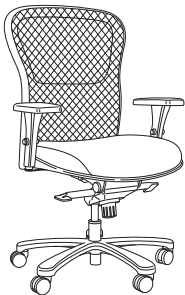

733

772

830

926

Available in QuickShip. See page 6 for details.

#30 Hardfloor casters 45

ESSENTIALS POPULAR OPTIONS

- #68HR Black leather headrest
Model 161 and 162

95

ESSENTIALS 160

STANDARD FEATURES

- Accommodates up to 300lbs
- Meets CAL 117-2013
- 27" base standard
- Black mesh back
- High density, highly resilient seat cushion foam
- Adjustable lumbar support has a 4" vertical range to support all back sizes
- Standard seat height approx. range for model pictured (floor to top of seat): 19 1/2" to 22 1/4"