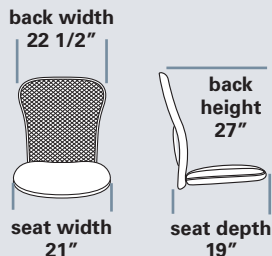

661

700

758

854

Available in QuickShip. See page 6 for details.

#30 Hardfloor casters 45

STANDARD FEATURES

- Accommodates up to 300lbs
- Meets CAL 117-2013
- 27" base standard
- Black mesh back
- High density, highly resilient seat cushion foam
- Adjustable lumbar support has a 4" vertical range to support all back sizes
- Standard seat height approx. range (floor to top of seat) for model pictured: 18 3/4" to 22 3/4"

733

772

830

926

Available in QuickShip. See page 6 for details.

#30 Hardfloor casters 45

ESSENTIALS POPULAR OPTIONS

- #68HR Black leather headrest
Model 161 and 162

95

ESSENTIALS 160

STANDARD FEATURES

- Accommodates up to 300lbs
- Meets CAL 117-2013
- 27" base standard
- Black mesh back
- High density, highly resilient seat cushion foam
- Adjustable lumbar support has a 4" vertical range to support all back sizes
- Standard seat height approx. range for model pictured (floor to top of seat): 19 1/2" to 22 1/4"