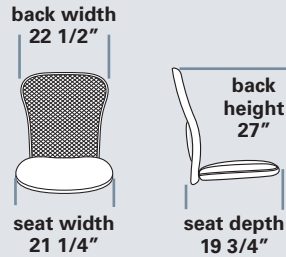

ESSENTIALS 160

STANDARD FEATURES

- Accommodates up to 300lbs
- Meets CAL 117-2013
- 27" High hub base standard
- Black mesh back
- Comfort molded foam tractor seat
- Standard seat height approx. range (floor to top of seat) for model pictured: 18 3/4" to 23"

661

700

758

854

Available in QuickShip. See page 6 for details.

#30 Hardfloor casters 45

STANDARD FEATURES

- Accommodates up to 300lbs
- Meets CAL 117-2013
- 27" base standard
- Black mesh back
- High density, highly resilient seat cushion foam
- Adjustable lumbar support has a 4" vertical range to support all back sizes
- Standard seat height approx. range (floor to top of seat) for model pictured: 18 3/4" to 22 3/4"

95

ESSENTIALS 160

STANDARD FEATURES

- Accommodates up to 300lbs
- Meets CAL 117-2013
- 27" base standard
- Black mesh back
- High density, highly resilient seat cushion foam
- Adjustable lumbar support has a 4" vertical range to support all back sizes
- Standard seat height approx. range for model pictured (floor to top of seat): 19 1/2" to 22 1/4"