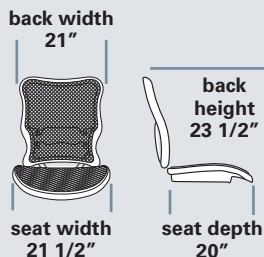

95

ESSENTIALS 160

STANDARD FEATURES

- Accommodates up to 300lbs
- Meets CAL 117-2013
- 27" base standard
- Black mesh back
- High density, highly resilient seat cushion foam
- Adjustable lumbar support has a 4" vertical range to support all back sizes
- Standard seat height approx. range for model pictured (floor to top of seat): 19 1/2" to 22 1/4"

Model 162

Features on the Essentials are standard and additional options are not available.

162 Task

BLACK SWIVEL
2:1 knee syncro, multi-function arm rest with four position adjustments, chair locks into 5 different positions within the full tilt range

Standard black leather	B	C (com)	D	E (col)	F	G	L
725	790	805	823	849	888	946	1042

Available in QuickShip. See page 7 for details.

#30 Hardfloor casters **45**

STANDARD FEATURES

- Accommodates up to 300lbs
- Meets CAL 117-2013 and CAL 133
- 27" high hub base standard
- Black mesh seat and back
- Adjustable lumbar support provides a 3 1/2" vertical range to support all back sizes
- Padded waterfall front edge
- Standard seat height approx. range for model pictured (floor to top of seat): 18 3/4" to 21 1/4"