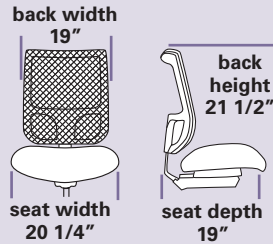

TECH 1400

STANDARD FEATURES

- Accommodates up to 300lbs
- Meets CAL 117-2013
- 27" high hub base
- 60mm dual casters
- Height adjustable, black mesh back
- Standard seat height approx. range for model pictured (floor to top of seat): 18 1/4" to 21 1/2" (with 1101 cylinder)

TECH 1400

STANDARD FEATURES

- Accommodates up to 300lbs
- Meets CAL 117-2013
- 27" high hub base
- 60mm dual casters
- Height adjustable, upholstered back
- Standard seat height approx. range for model pictured (floor to top of seat): 18 1/4" to 21 1/2" (with 1101 cylinder)