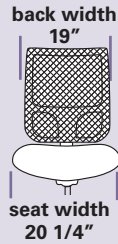

25A Vertical and horizontal adjustable "T" arm with standard 10 pad
110

37A 4-way, multifunction, vertical and horizontal adjustment w/pad. Pads cannot be changed.
153

SEAT SIZE OPTIONS

	LIST PRICE
165 Small Mesh Seat 20 w x 18 d	N/C
166 Medium Mesh Seat 20 w x 19 3/4 d	N/C

	LIST PRICE
Mesh Color Back	50
Mesh Color Seat	50
SPECIFY MESH COLOR	
White	M01
Silver	M02
Charcoal	M03
Red	M04
Azure/Blue	M05
Cappucino/Tan	M06

POPULAR OPTIONS

- #70P Extra thick, soft arm pad **15**
- #60L Air Lumbar **135**
- #70L Air Thoracic **135**
- #68L Air Lumbar & Thoracic **215**
- #65HR Articulating headrest **382**

TECH 1400

STANDARD FEATURES

- Accommodates up to 300lbs
- Meets CAL 117-2013
- 27" high hub base
- 60mm dual casters
- Height adjustable, black mesh back
- Standard seat height approx. range for model pictured (floor to top of seat): 17" to 20 1/4" (with 1101 cylinder)