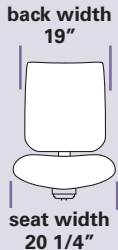

TECH 1400

STANDARD FEATURES

- Accommodates up to 300lbs
- Meets CAL 117-2013
- 27" high hub base
- 60mm dual casters
- Height adjustable, black mesh back
- Standard seat height approx. range for model pictured (floor to top of seat): 17" to 20 1/4" (with 1101 cylinder)

Model 143

OPTIONS No options or substitutions are available

No Multi-shift or bariatric.

143 Conference

MANAGERS HIGH BACK

Ratchet back, swivel tilt 07-control with 09A reverse "C" arm

Arm	B	C (com)	D	E (col)	F	G	L
09A	671	686	704	730	769	827	923

143CH Conference

MANAGERS HIGH BACK

Ratchet back, swivel tilt 07-control with polished aluminum arms and base

Arm	B	C (com)	D	E (col)	F	G	L
30A	764	779	797	823	862	920	1016

STANDARD FEATURES

- Accommodates up to 300lbs
- Meets CAL 117-2013
- 27" high hub base
- 60mm dual casters
- Height adjustable, upholstered back
- Standard seat height approx. range for model pictured (floor to top of seat): 17" to 20 1/4" (with 1101 cylinder)

No multi-shift or bariatric.

144 Conference

MANAGERS HIGH BACK

Ratchet back, swivel tilt 07-control with 09A reverse "C" arm

Arm	B	C (com)	D	E (col)	F	G	L
09A	791	814	847	892	953	1050	1240

144 CH Conference