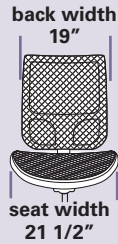

TECH 1400

STANDARD FEATURES

- Accommodates up to 300lbs
- Meets CAL 117-2013
- 27" high hub base
- 60mm dual casters
- Height adjustable, black mesh back
- Standard seat height approx. range for model pictured (floor to top of seat): 18 1/4" to 21 1/2" (with 1101 cylinder)

SEAT SIZE OPTIONS

	LIST PRICE		LIST PRICE
420 X-Small 18 1/2 w x 17 d	N/C	1200 Small Tractor 22 w x 19 3/4 d	50
422 Small 20 1/2 w x 17 1/2 d	N/C	1300 Medium Tractor 22 1/2 w x 20 1/4 d	50
429 Large 21 w x 19 1/2 d	N/C	1500 Deep Tractor 24 1/4 w x 19 3/4 d	150
1100 X-Small Tractor 19 3/4 w x 19 3/4 d	50	1900 Tractor 21 w x 19 d	N/C

POPULAR OPTIONS

■ #70P Extra thick, soft arm pad	15
■ #25F RFoam	75
■ #60L Air Lumbar	135
■ #70L Air Thoracic	135
■ #68L Air Lumbar & Thoracic	215
■ #65HR Articulating headrest	382

24/7 UPGRADE

24/7 Upgrade includes	295
■ Seat Slider	
■ 28" Heavy base	
■ 70mm Heavy duty casters	
■ 9 Ply seat shell	
■ Dual Density Foam	

TECH 1400

STANDARD FEATURES

- Accommodates up to 300lbs
- Meets CAL 117-2013 and CAL 133
- 27" high hub base
- 60mm dual casters
- Black mesh seat
- Height adjustable, black mesh back
- Standard seat height approx. range for model pictured (floor to top of seat): 18 1/2" to 21 3/4" (with 1101 cylinder)