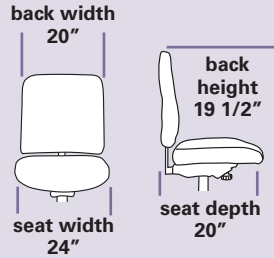

PROTASK BT

STANDARD FEATURES

- Accommodates up to 400lbs
- 28" black nylon reinforced base
- 70mm heavy-duty casters
- Extended back bar
- Standard seat height approx. range for model pictured (floor to top of seat): 18 1/2" to 22" (with 100mm cylinder)

Option 58 required on vinyl and leather backs

Model BT52

OPTIONS See pages 121-122 for additional options (including arms)

Not available: 04, 08, 09, 18, 23, 24 & 37 Arms; 33 Seat Slider; 582 Backs

BT51 Task

Arm	B	C (com)	D	E (col)	F	G	L
Armless	996	1019	1052	1097	1158	1255	1445

STANDARD FEATURES

- Accommodates up to 400lbs
- 28" black nylon reinforced base
- 70mm heavy-duty casters
- Extended back bar
- Standard seat height approx. range for model pictured (floor to top of seat): 18 1/2" to 22" (with 100mm cylinder)

SEAT SIZE OPTIONS

	LIST PRICE
2011 X-Small 24 w x 18 d	N/C
2012 Small 24 w x 19 d	N/C
2014 Large 24 w x 21 d	N/C

BT POPULAR OPTIONS

■ #70P Extra thick, soft arm pad	15
■ #25F RFoaM	75
■ #60L Air Lumbar	135
■ #65HR Articulating Headrest	382
■ 24/7 Upgrade	350