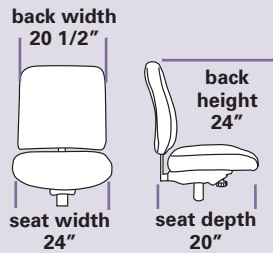

Model BT55

OPTIONS See pages 121-122 for additional options

Not available: 04, 08, 09, 18, 23, 24 & 37 Arms; 33 Seat Slider; 582 Backs