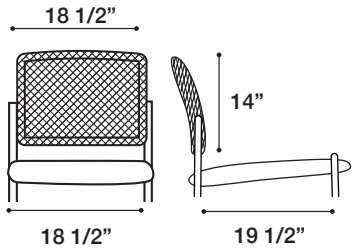

# tech

**9431:** Available with or without arms, sti  
legs, mesh back

**9434:** Available with or without arms,  
w/ casters, mesh back

(A)

(B)

## MESH OPTIONS

WHITE (M01)

SILVER (M02)

CHARCOAL  
(M03)

RED (M04)

AZURE/BLUE  
(M05)

CAPPUCINO/TAN  
(M06)

**9431:** Available with or without arms, stick  
legs, mesh back