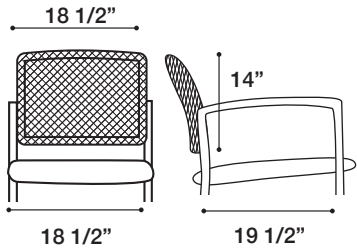

# tech

**9431:** Available with or without arms, sti  
legs, mesh back

**9434:** Available with or without arms,  
w/ casters, mesh back

(A)

(B)

## MESH OPTIONS

WHITE (M01)

SILVER (M02)

CHARCOAL  
(M03)

RED (M04)

AZURE/BLUE  
(M05)

CAPPUCINO/TAN  
(M06)

**9431:** Available with or without arms, stick  
legs, mesh back