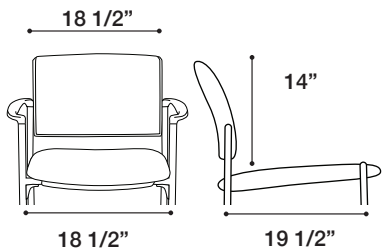

# tech

**9431:** Available with or without arms, sti  
legs, mesh back

**9434:** Available with or without arms,  
w/ casters, mesh back

(A)

(B)

## MESH OPTIONS

WHITE (M01)

SILVER (M02)

CHARCOAL  
(M03)

RED (M04)

AZURE/BLUE  
(M05)

CAPPUCINO/TAN  
(M06)

**9431:** Available with or without arms, stick  
legs, mesh back