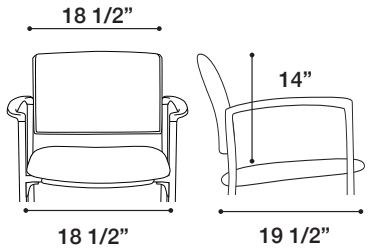

# tech

**9431:** Available with or without arms, sti  
legs, mesh back

**9434:** Available with or without arms,  
w/ casters, mesh back

(A)

(B)

## MESH OPTIONS

WHITE (M01)

SILVER (M02)

CHARCOAL  
(M03)

RED (M04)

AZURE/BLUE  
(M05)

CAPPUCINO/TAN  
(M06)

**9431:** Available with or without arms, stick  
legs, mesh back