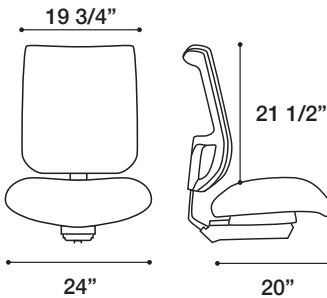

tech

MEDIUM BACK BT11 AND BT12

Air mesh back

Reinforced base

Heavy-duty casters

(A)

MANAGERS HIGH BACK BT13 AND BT14

Fully upholstered back

11-ply reinforced seat wood

(B)

MESH OPTIONS

WHITE (M01)

SILVER (M02)

CHARCOAL (M03)

RED (M04)

AZURE/BLUE (M05)

CAPPUCINO/TAN (M06)

FEATURES & BENEFITS

- » Comfortably accommodates up to 400 lbs.
- » Meets CAL 117-2013
- » 28" black nylon reinforced base
- » Heavy-duty casters
- » Available with four seat sizes