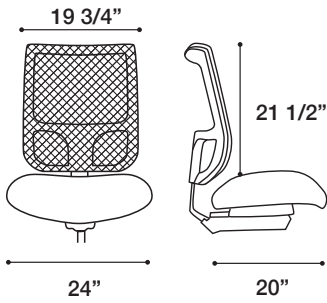

tech

MEDIUM BACK BT11 AND BT12

Air mesh back

Reinforced base

Heavy-duty casters

(A)

MANAGERS HIGH BACK BT13 AND BT14

Fully upholstered back

11-ply reinforced seat wood

(B)

MESH OPTIONS

WHITE (M01)

SILVER (M02)

CHARCOAL (M03)

RED (M04)

AZURE/BLUE (M05)

CAPPUCINO/TAN (M06)

FEATURES & BENEFITS

- » Comfortably accommodates up to 400 lbs.
- » Meets CAL 117-2013
- » 28" black nylon reinforced base
- » Heavy-duty casters
- » Available with four seat sizes