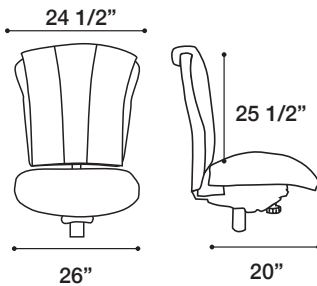

MANAGERS HIGH BACK

A good fit for every body

For more than 35 years, RFM Seating has built a reputation for offering workplace seating that focuses on ergonomics, smart style and solid craftsmanship. Based in the Pacific Northwest, RFM Seating offers chairs made to fit the individual with one of the largest selections of options available. RFM Seating's flexibility and commitment to customer service means Sierra orders ship in just 10 days.

FEATURES & BENEFITS

- » Available in Medium and Managers High Back
- » Meets CAL 117-2013
- » 28" black nylon reinforced base
- » 70 mm heavy duty casters
- » Luxurious comfort accommodates up to 500 lbs.
- » Fully upholstered outback in black air knit
- » Custom body fit with ratchet back standard and air lumbar optional
- » Four seat size options available
- » Extended back bar
- » Two control options including 06-balance syncro, multi-function, heavy duty 50 control
- » Multiple arm options and head rest (option-65HR) available
- » Dual density foam standard