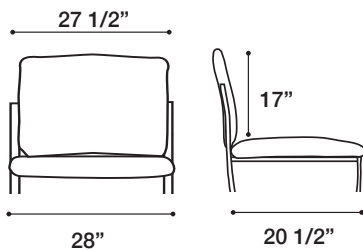

sidekick

701: Available with or without arms, stick legs, 300lbs. rating

702: Available with or without arms, stick legs, 500lbs. rating

Ⓐ

Ⓑ

703: Available with or without arms, sled base, 300lbs. rating

704: Available with or without arms, sled base, 500lbs. rating