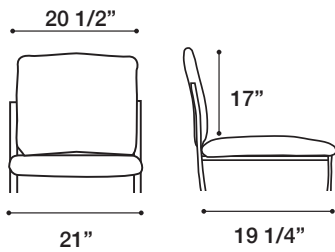

sidekick

701: Available with or without arms, stick legs, 300lbs. rating

702: Available with or without arms, stick legs, 500lbs. rating

Ⓐ

Ⓑ

703: Available with or without arms, sled base, 300lbs. rating

704: Available with or without arms, sled base, 500lbs. rating