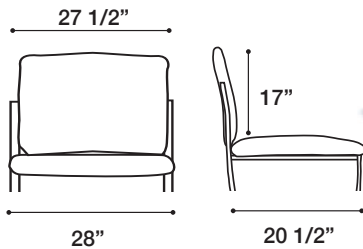

sidekick

701: Available with or without arms, stick legs, 300lbs. rating

702: Available with or without arms, stick legs, 500lbs. rating

Ⓐ

Ⓑ

703: Available with or without arms, sled base, 300lbs. rating

704: Available with or without arms, sled base, 500lbs. rating