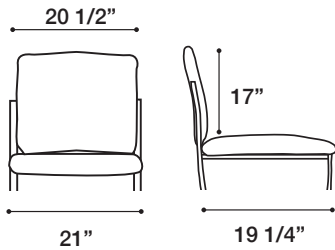

sidekick

701: Available with or without arms, stick legs, 300lbs. rating

702: Available with or without arms, stick legs, 500lbs. rating

Ⓐ

Ⓑ

703: Available with or without arms, sled base, 300lbs. rating

704: Available with or without arms, sled base, 500lbs. rating