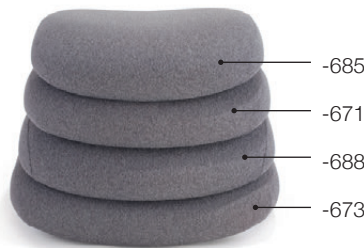

STANDARD SEATS