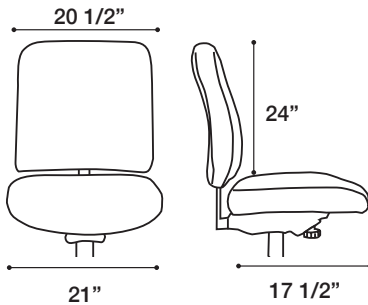

MANAGERS HIGH BACK

A good fit for every body

For more than 35 years, RFM Seating has built a reputation for offering workplace seating that focuses on ergonomics, smart style and solid craftsmanship. Based in the Pacific Northwest, RFM Seating offers chairs made to fit the individual with one of the largest selections of options available. RFM Seating's flexibility and commitment to customer service means Protask orders ship in just 10 days.

FEATURES & BENEFITS

- » Available in Medium, Medium Petite and Managers High Back
- » Accommodates up to 300 lbs.
- » Meets CAL 117-2013
- » 27" nylon base
- » Multiple seat options available
- » Fully upholstered outback
- » Ratchet back and air lumbar available
- » Seat slider standard
- » Fully articulating headrest available for great neck support (option -65)
- » Stool configurations also available

SEAT OPTIONS

For added comfort and support, we provide other options, including air lumbar, tailbone cutout, memory foam, and a complete array of seat sizes and shapes.