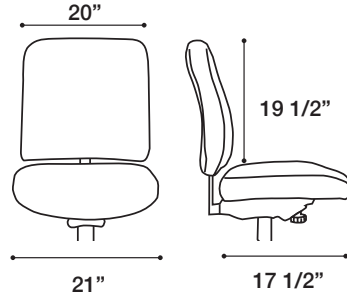

MEDIUM BACK