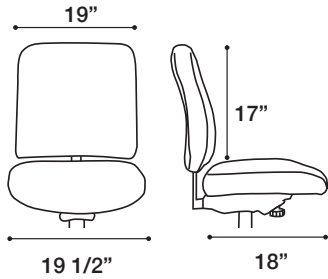

protask

MEDIUM BACK PETITE