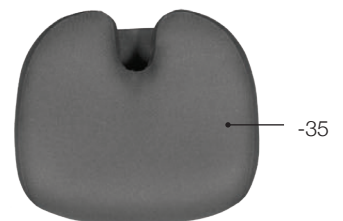

FEATURES & BENEFITS

- » Available in Medium, Medium Petite and Managers High Back
- » Accommodates up to 300 lbs.
- » Meets CAL 117-2013
- » 27" nylon base
- » Multiple seat options available
- » Fully upholstered outback
- » Ratchet back and air lumbar available
- » Seat slider standard
- » Fully articulating headrest available for great neck support (option -65)
- » Stool configurations also available

SEAT OPTIONS

For added comfort and support, we provide other options, including air lumbar, tailbone cutout, memory foam, and a complete array of seat sizes and shapes.

STANDARD SEATS

TRACTOR SEATS

TAILBONE CUT-OUT