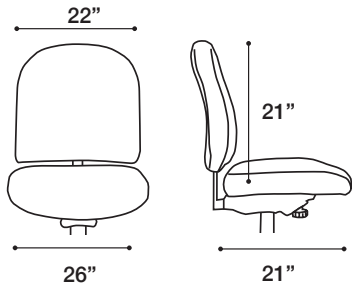

metro

MEDIUM BACK 2006 AND 2050

Ratcheting back

11-ply hardwood

Reinforced base

Heavy-duty casters

(A)

MANAGERS HIGH BACK 2086 AND 20850

Ratcheting back

11-ply hardwood

Reinforced base

Heavy-duty casters

(B)

FEATURES & BENEFITS

- » Comfortably accommodates up to 500 lbs.
- » Meets CAL 117-2013
- » Back options include Medium and Managers High Back
- » Fully upholstered outback
- » Two control options, including 06-balance syncro, multi-function, heavy-duty 50 control