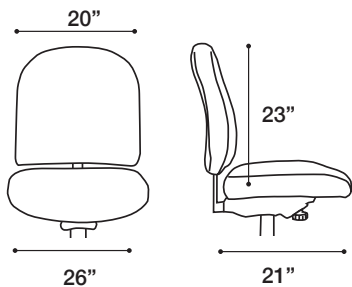

metro

MEDIUM BACK 2006 AND 2050

Ratcheting back

11-ply hardwood

Reinforced base

Heavy-duty casters

(A)

MANAGERS HIGH BACK 2086 AND 20850

Ratcheting back

11-ply hardwood

Reinforced base

Heavy-duty casters

(B)

FEATURES & BENEFITS

- » Comfortably accommodates up to 500 lbs.
- » Meets CAL 117-2013
- » Back options include Medium and Managers High Back
- » Fully upholstered outback
- » Two control options, including 06-balance syncro, multi-function, heavy-duty 50 control