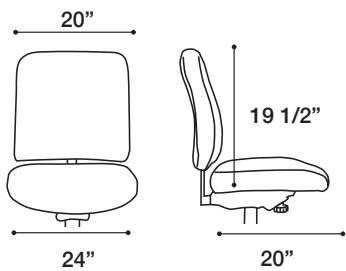

internet

BT41 AND BT42

Extended back bar

Four seat options

(A)

protask

MEDIUM BACK BT51 AND BT52

Extended back bar

Four seat options

(B)

MANAGERS HIGH BACK BT55 AND BT56

FEATURES & BENEFITS FOR BT INTERNET & BT PROTASK

- » Comfortably accommodates up to 400 lbs.
- » Meets CAL 117-2013
- » Heavy-duty base and casters
- » Extended back bar