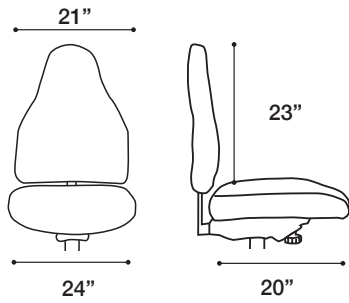

internet

BT41 AND BT42

Extended back bar

Four seat options

(A)

protask

MEDIUM BACK BT51 AND BT52

Extended back bar

Four seat options

(B)

MANAGERS HIGH BACK BT55 AND BT56

FEATURES & BENEFITS FOR BT INTERNET & BT PROTASK

- » Comfortably accommodates up to 400 lbs.
- » Meets CAL 117-2013
- » Heavy-duty base and casters
- » Extended back bar