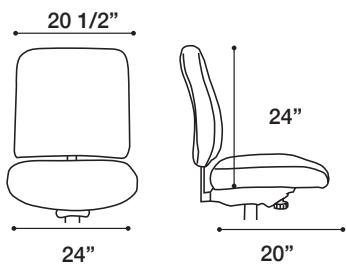

internet

BT41 AND BT42

Extended back bar

Four seat options

(A)

protask

MEDIUM BACK BT51 AND BT52

Extended back bar

Four seat options

(B)

MANAGERS HIGH BACK BT55 AND BT56

FEATURES & BENEFITS FOR BT INTERNET & BT PROTASK

- » Comfortably accommodates up to 400 lbs.
- » Meets CAL 117-2013
- » Heavy-duty base and casters
- » Extended back bar