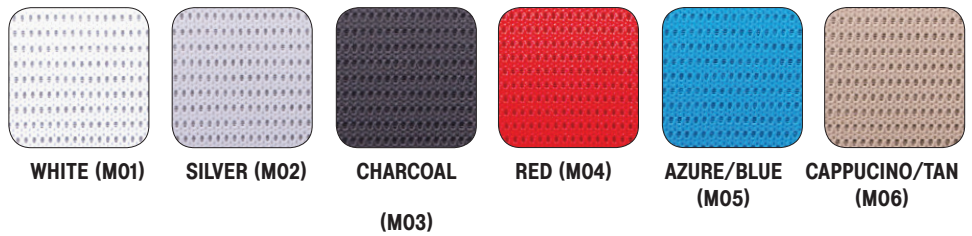

evolve

9531: Available with or without arms, stick legs, mesh back

9534: Available with or without arms, w/ casters, mesh back

(A)

(B)

MESH OPTIONS

9541: Available with or without arms, stick legs, upholstered back

9544: Available with or without arms, w/ casters, upholstered back

(C)

(D)

A: EVOLVE 9531A *Free Evening*
B: EVOLVE 9534NA *Moguls Waterfall*

C: EVOLVE 9541A *Moguls Waterfall (back) Free Evening (seat)*
D: EVOLVE 9544NA *Moguls Waterfall*