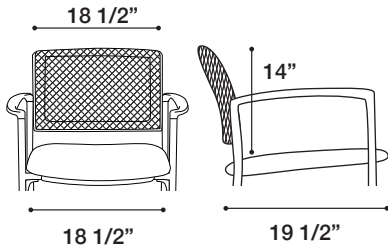

evolve

9531: Available with or without arms, stick legs, mesh back

9534: Available with or without arms, w/ casters, mesh back

(A)

(B)

MESH OPTIONS

9541: Available with or without arms, stick legs, upholstered back

9544: Available with or without arms, w/ casters, upholstered back

(C)

(D)

A: EVOLVE 9531A *Free Evening*
B: EVOLVE 9534NA *Moguls Waterfall*

C: EVOLVE 9541A *Moguls Waterfall (back) Free Evening (seat)*
D: EVOLVE 9544NA *Moguls Waterfall*