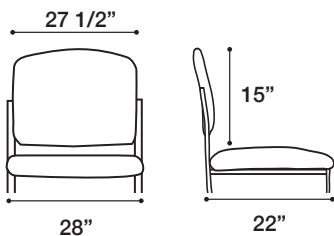

# comfortable fit for all

Start with a stylish seating design. Add durability and tons of options and that's our Guest series. Choose from a wide palette of colors and fabrics to upgrade any office environment. With their sleek lines, subtle curves and quality workmanship, our Guest series is a good fit for every body.

## evergreen

**603:** Available with or without arms, sled base, 300lbs. rating

**604:** Available with or without arms, sled base, 500lbs. rating

(A)

(B)