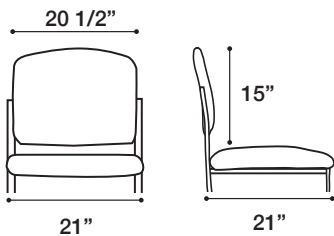

# comfortable fit for all

Start with a stylish seating design. Add durability and tons of options and that's our Guest series. Choose from a wide palette of colors and fabrics to upgrade any office environment. With their sleek lines, subtle curves and quality workmanship, our Guest series is a good fit for every body.

## evergreen

**603:** Available with or without arms, sled base, 300lbs. rating

**604:** Available with or without arms, sled base, 500lbs. rating

(A)

(B)