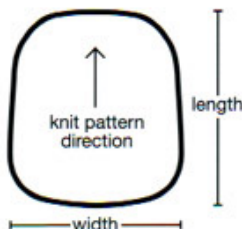

Meridian J541

Upholstery

About Teknit

Teknit is our unique knitting process that produces dimensional form fitting fabric covers and suspension parts that improve the ergonomics, comfort and design of a chair.

Specifications

Content

100% polypropylene

Weight

15.3 ± 0.5 oz./sq. yd.

Width

sold in specific dimensions

Repeat

none

Backing

none

Treatment

none

Cleaning Code

Standard Care Label W-S. Clean with water based cleaning agents, foam or pure, water free solvents. Vacuuming or light brushing is recommended to prevent dust and soil buildup.

May be cleaned with 4:1 water-to-bleach solution. Rinse well after cleaning.

Performance

Colorfastness to Light (AATCC 16 Option 3)
Grade 4 min. at 40 hours

Colorfastness to Crocking (AATCC 8)
Grade 4 min. dry & Grade 3 min. wet

Breaking Strength (ASTM D5034)
150 lbf min. machine direction and cross direction

Pilling Resistance (ASTM D3511)
Class 4 min.

Flammability
CA Technical Bulletin 117-2013 Section 1
NFPA 260/UFAC Fabric Classification - Class I

Abrasion (ASTM D4157)
250,000 double rubs min. wire screen

Guilford of Maine

guilfordofmaine.com

800 544 0200 Customer Care
616 554 2255 Fax

03/15

Ordering Information

Parts are available in a variety of standard sizes that can be directly upholstered, eliminating the need for cutting and sewing while reducing waste. Applied drawstrings are also available to further ease the upholstery process.

Part #	Size (W x L)	Description
5418	20" x 18"	seat or back cover
54189	20" x 18"	seat or back cover with drawstring
5419	22" x 20"	seat or back cover
54199	22" x 20"	seat or back cover with drawstring
5410	22" x 24"	seat or back cover
54109	22" x 24"	seat or back cover with drawstring
5411	24" x 24"	seat or back cover
54119	24" x 24"	seat or back cover with drawstring
5412	24" x 30"	seat or back cover
54129	24" x 30"	seat or back cover with drawstring
5413	30" x 32"	seat or back cover
54139	30" x 32"	seat or back cover with drawstring
5414	32" x 36"	seat or back cover
54149	32" x 36"	seat or back cover with drawstring
5415	28" x 41"	seat or back cover
54159	28" x 41"	seat or back cover with drawstring
5417	7" x 11"	arm cover
54179	7" x 11"	arm cover with drawstring

Custom knit size options are also available upon request, minimum order quantities may apply. Please contact your Customer Care representative for additional information.

Miscellaneous

Every effort has been made to ensure color accuracy of the digital images, however, please order a sample before specification. Application testing of this product is recommended. Colors may vary between dye lots. This is a directional fabric. 10 year performance warranty.

Proudly knit in the USA supporting our local communities.

Visit guilfordofmaine.com for samples.

ACT® registered certification marks.

RFM SEATING

2014 - FABRIC GRADE

D