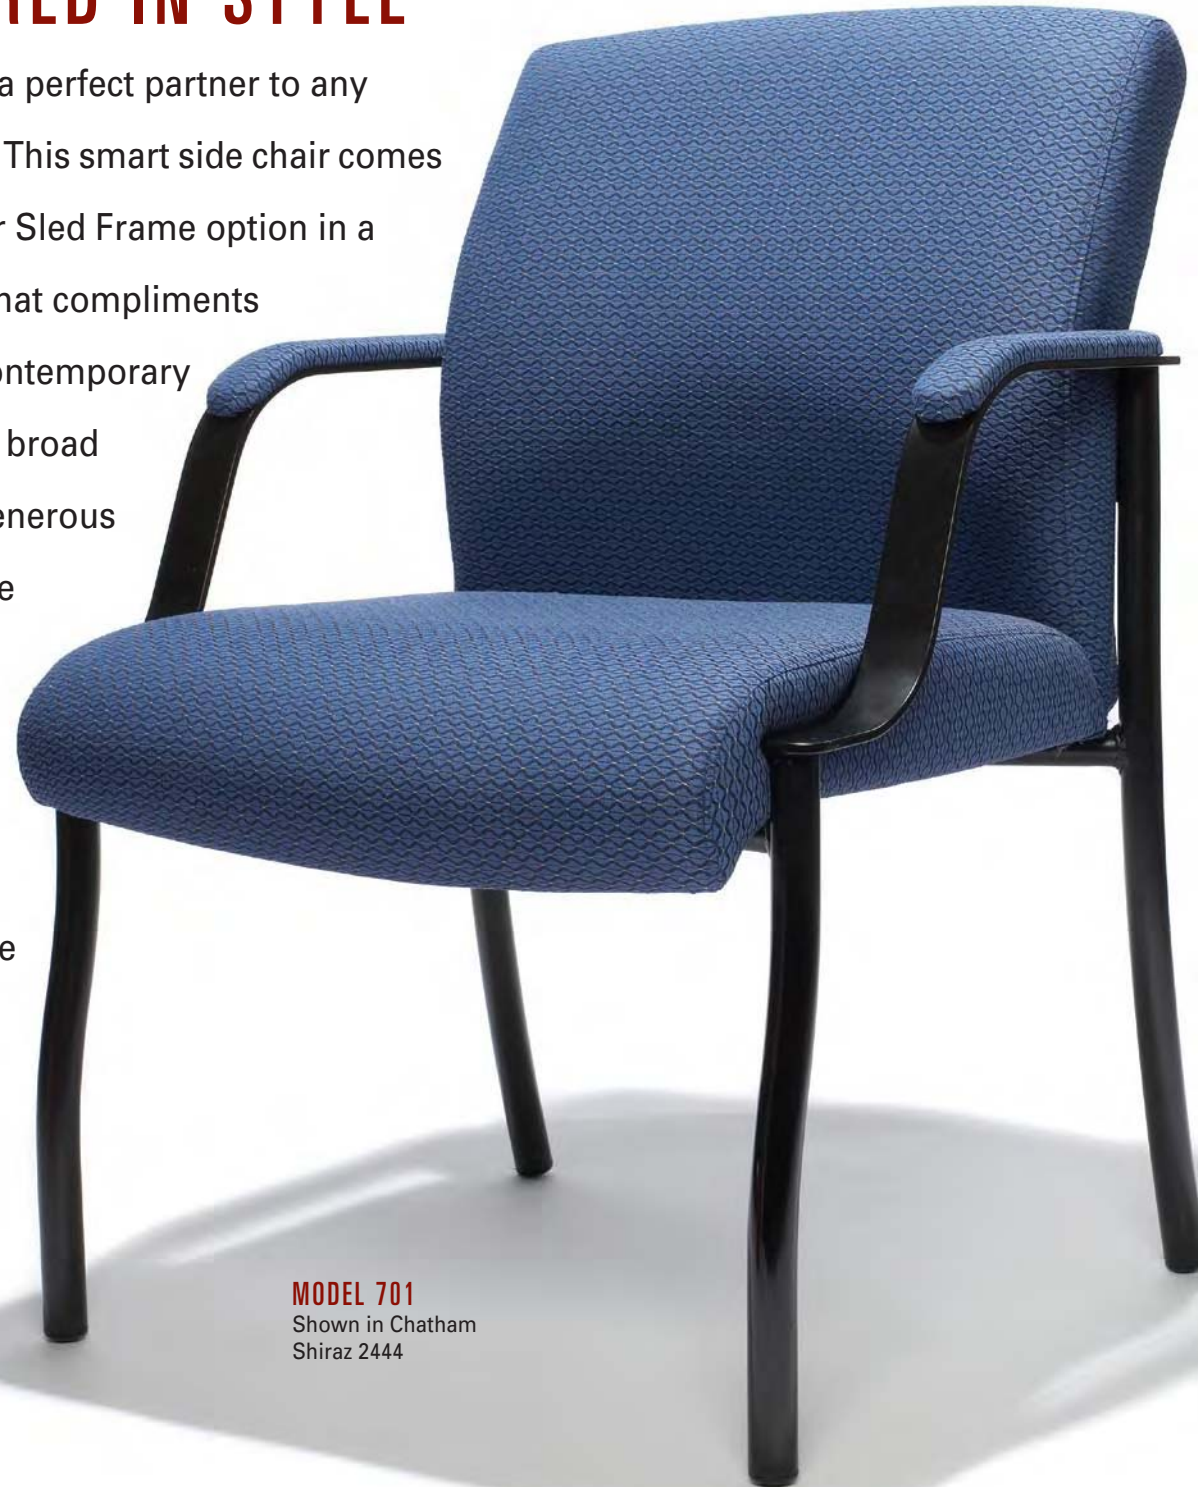

SIDEKICK 701 / 703

seat width	21"
seat depth	19"
back width	20 ½"
back height	17"

SIDEKICK 702 / 704

seat width	28"
seat depth	20 ¼"
back width	27 ½"
back height	17"

FEATURES & BENEFITS

- Available in Stick Leg and Sled Frame options.
- Big & Tall option accommodates up to 500 lbs.
- Constructed with round heavy gauge 1-1/8" diameter tubular steel frame with durable black powder coating.
- Available armless or with upholstered Urethane padded arms.
- Generous sized seat and back upholstered with comfortable high-density foam.

Hillsboro, Oregon 97123
 tel 800.447.5542
 fax 800.734.6377
www.rfmseating.com

SIDEKICK
 700 SERIES

PARTNERED IN STYLE

The Sidekick is a perfect partner to any office furniture. This smart side chair comes in a Stick Leg or Sled Frame option in a classic design that compliments traditional or contemporary offices. With its broad platform and generous seating area, the Sidekick's versatility and comfort make it the perfect side chair choice for all business environments.

MODEL 701
Shown in Chatham
Shiraz 2444

A GOOD FIT FOR EVERY BODY

For the past 25 years, RFM Seating has built a reputation for offering workplace seating that focuses on ergonomics, smart style and solid craftsmanship. Based in the Pacific Northwest, RFM offers chairs made to fit the individual with one of the largest selections of options available. RFM's flexibility and commitment to customer service means Sidekick orders ship in just 10 days.

Upholstered with high-density foam.

Accommodates up to 500 lbs. with generous 28" wide seat.

MODEL 704
Shown in Mayer
Quattro Midnight Blue

Upholstered Urethane padded arms.