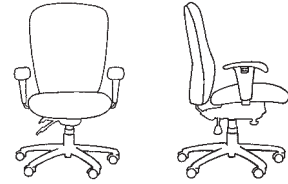

**MEDIUM BACK R1/R2**

seat width	20 ½"
seat depth	18 ½"
back width	17 ½"
back height	20 ½"

**MANAGERS HIGH BACK R3/R4**

seat width	21 ½"
seat depth	19 ½"
back width	19 ½"
back height	25"

**FEATURES & BENEFITS**

- Available in Medium or High back options.
- Multi-function control.
- Ratchet back is standard.
- Seat slider available.
- Ships in 48 hours or less with QuickShip fabrics.
- Special thoracic support is standard.
- Vertical and horizontal adjustable "T" arm with button and standard 80 pad.