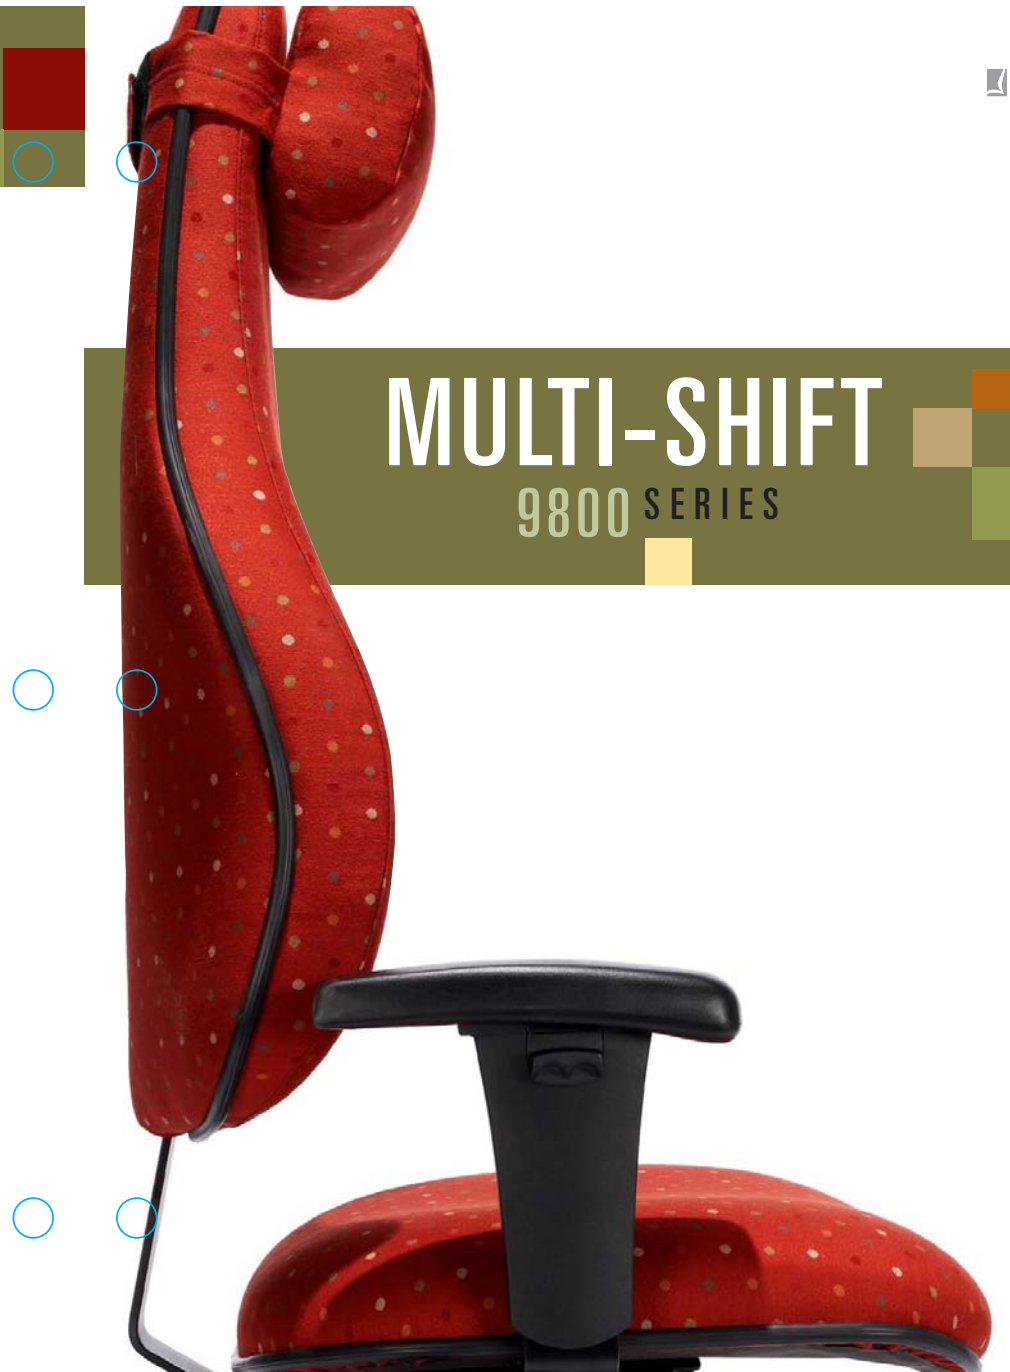

SPECIFICATIONS MULTI-SHIFT 9800 SERIES

MEDIUM HIGH BACK

Seat width	20"
Seat depth	18"
Back width	19"
Back height	21"

MANAGERS HIGH BACK

seat width	21"
seat depth	20"
back width	19 1/2"
back height	23"

EXECUTIVE HIGH BACK

seat width	22"
seat depth	20"
back width	20 1/2"
back height	34"

FEATURES & BENEFITS

- Comfortably accommodates up to 350 lbs.
- Available in Medium, Managers, and Executive High Back.
- Fully upholstered outback, seat and back w/edge guard.
- Offered in six seat options including the small, medium and large tractor seat.
- Ratchet back, seat slider and air lumbar available.
- Two multi-shift controls available.

Hillsboro, Oregon 97123
tel 800.447.5542
fax 800.734.6377
www.rfmseating.com

MULTI-SHIFT 9800 SERIES