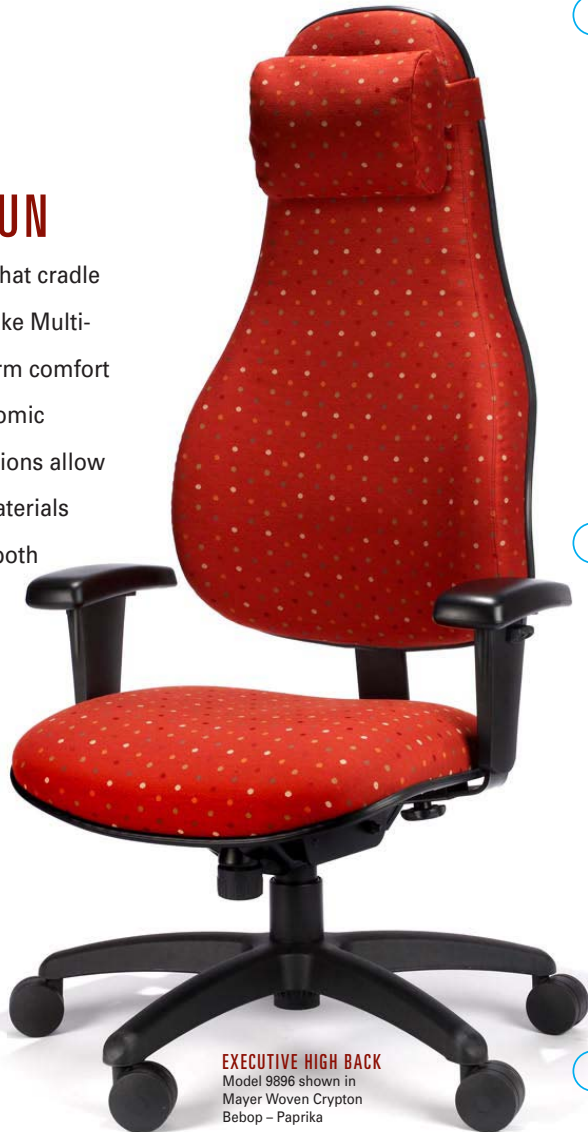

FOR THE LONG RUN

Contoured foam back cushions that cradle the back and lumbar support make Multi-Shift the right choice for long-term comfort and function. Easy-to-use ergonomic adjustments and tractor seat options allow a personalized fit. Top quality materials and structural integrity provide both stability and comfort—even for 24 consecutive hours of use. Multi-Shift is a smart choice in any work environment.

EXECUTIVE HIGH BACK
Model 9896 shown in
Mayer Woven Crypton
Bebop – Paprika

A GOOD FIT FOR EVERY BODY

For the past 25 years, RFM Seating has built a reputation for offering workplace seating that focuses on ergonomics, smart style and solid craftsmanship. Based in the Pacific Northwest, RFM offers chairs made to fit the individual with one of the largest selections of options available. RFM's flexibility and commitment to customer service means Multi-Shift orders ship in just 10 days.

MULTI-SHIFT 9800 SERIES

To learn more about how RFM Seating solutions can be a good fit for you call us at 800 447-5542 or visit our web site at www.rfmseating.com.