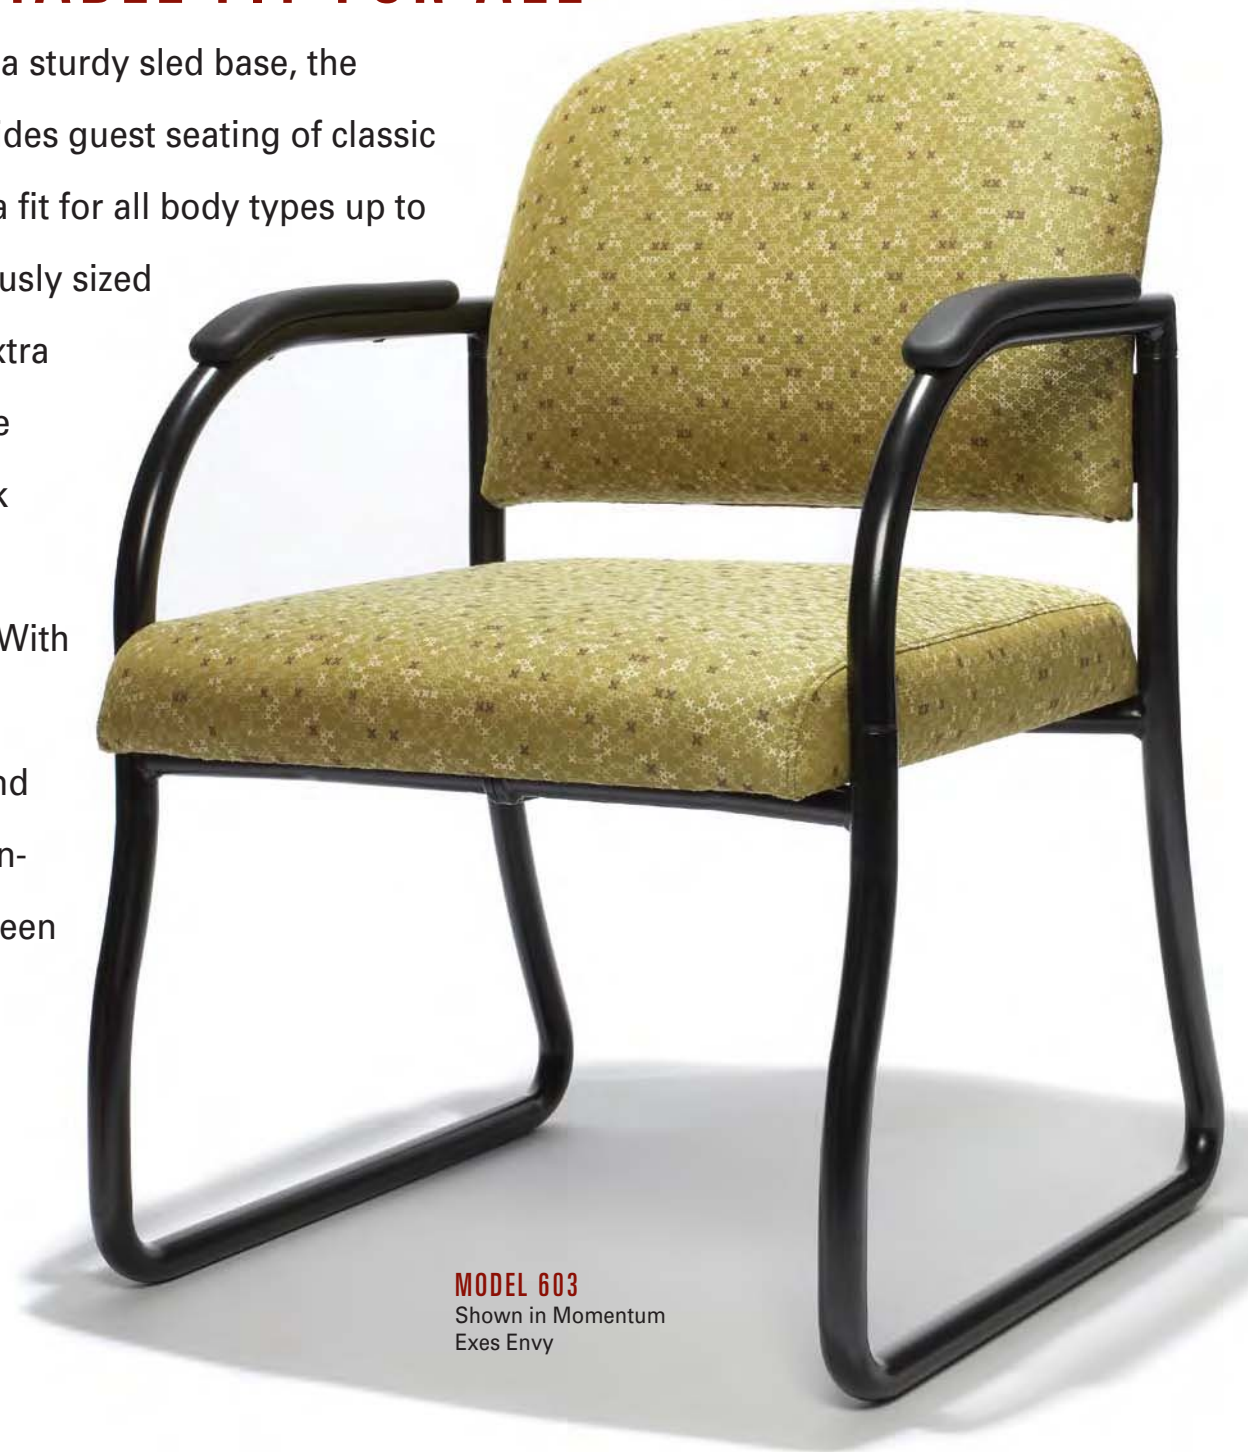

**EVERGREEN 603**

seat width	21"
seat depth	21 ¼"
back width	20 ½"
back height	15"

**EVERGREEN 604**

seat width	28"
seat depth	22 ¼"
back width	27 ½"
back height	15"

**FEATURES & BENEFITS**

- Constructed with round heavy gauge 1-1/8" diameter tubular steel frame with durable black powder coating.
- Available armless or with urethane padded arms.
- Big and Tall option accommodates up to 500 lbs.

## COMFORTABLE FIT FOR ALL

Constructed on a sturdy sled base, the Evergreen provides guest seating of classic simplicity with a fit for all body types up to 500 lbs. Generously sized cushions and extra padding provide continuous back support which reduces stress. With its clean lines, subtle curves and quality workmanship, the Evergreen is a good fit for every body.

Generous 27" wide seat

Sturdy Sled base w/ black powder coating

**MODEL 604**  
Shown in Momentum  
Rebound Citron