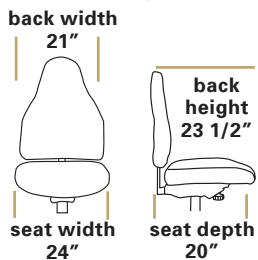

BT 41 & 42