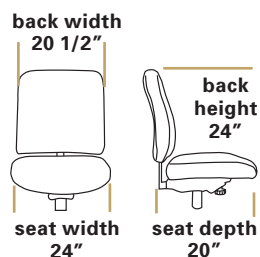

BT 55 & 56

FEATURES & BENEFITS

1. 50 or 07 control
   - Heavy-duty base and casters
   - Extended back bar
   - Ratchet back
2. Note: seat will be non-sewn
3. Options not available:
4. 04, 08, 09, 18, 23, 24, & 37 arms
   - 33-seat slider
   - 481 & 582 backs (too small) & 489 back (too tall)

POPULAR OPTIONS

- #77 Soft gel pad
- #25 R foam
- #60 Air lumbar
- #65 Articulating headrest
- #58 Vinyl with beading
- #64 Thoracic Ridge

SEAT SIZE OPTIONS

- 2002 Small 24w x 18½d
- 2003 Standard medium 24w x 20d
- 2004 Large 24w x 22d

Hillsboro, Oregon 97123

tel 800.447.5542

fax 800.734.6377

www.rfmseating.com