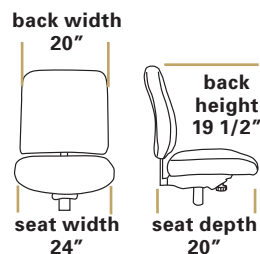

BT 51 & 52