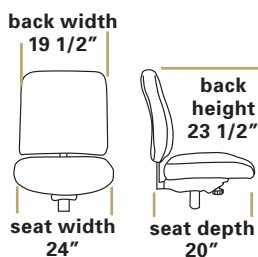

BT 53 & 54